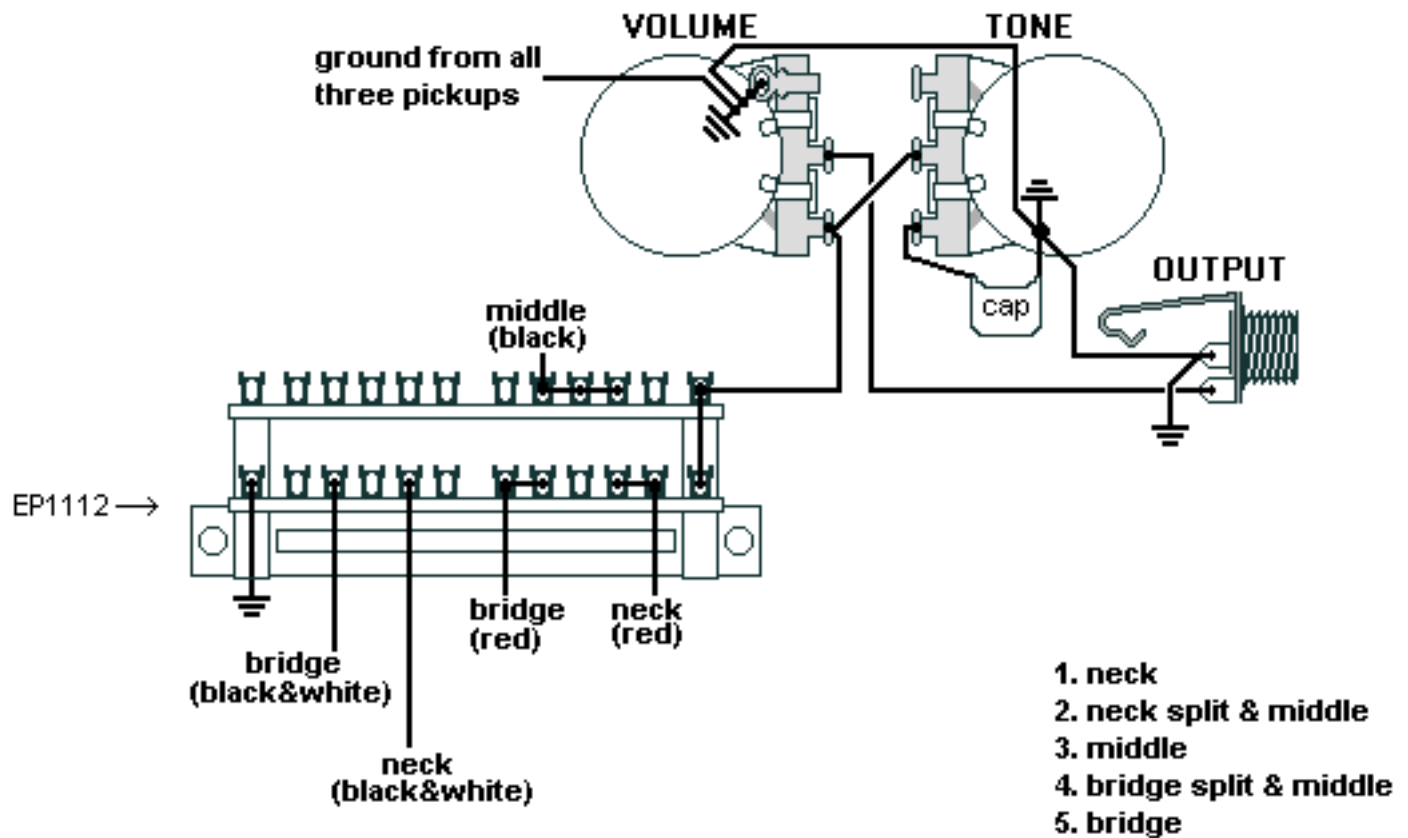

DiMarzio, Inc.

1388 Richmond Terrace, PO Box 100387, Staten Island, NY 10310, Tel(718)981-9286, Fax(718)720-5296

HUM,SINGLE,HUM

Middle pickup reverse polarity

**Note: Tailpiece should be connected to common ground.
All grounds \perp must be connected.**