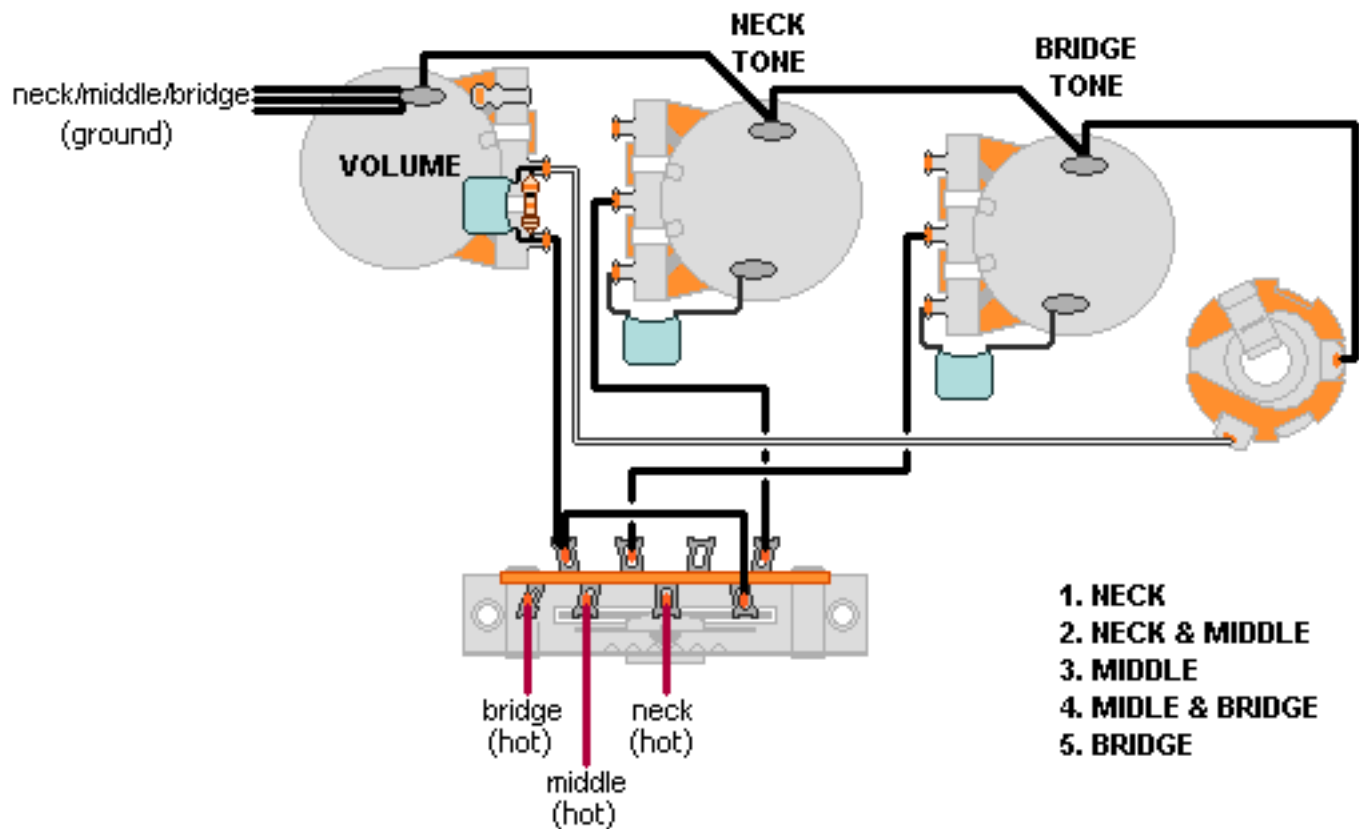

DiMarzio, Inc.

1388 Richmond Terrace, PO Box 100387, Staten Island, NY 10310, Tel(718)981-9286, Fax(718)720-5296

Strat Wiring

1. NECK
2. NECK & MIDDLE
3. MIDDLE
4. MIDDLE & BRIDGE
5. BRIDGE

**Note: Tailpiece should be connected to common ground.
All grounds \perp must be connected.**