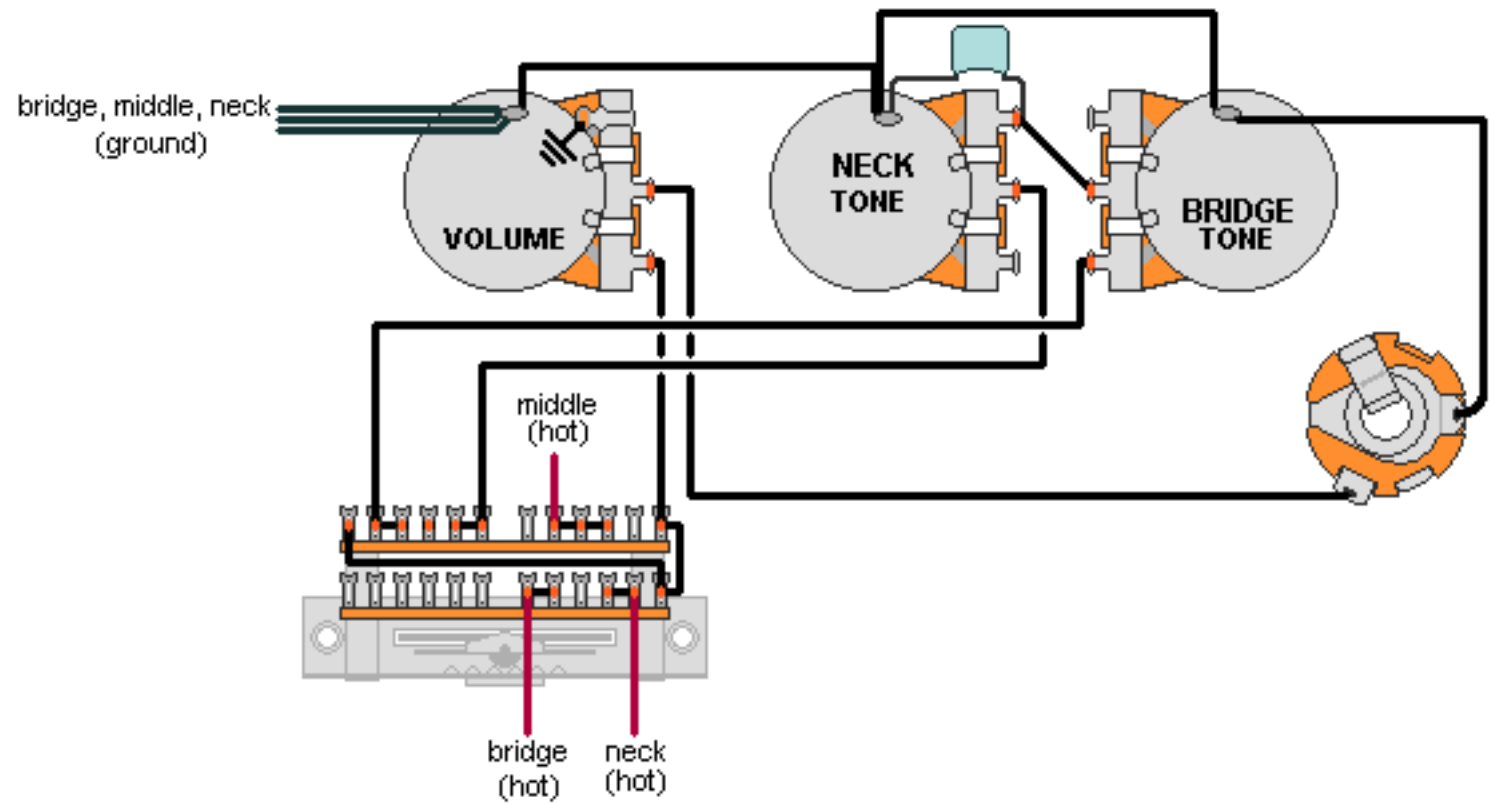

# DiMarzio, Inc.

1388 Richmond Terrace, PO Box 100387, Staten Island, NY 10310, Tel(718)981-9286, Fax(718)720-5296

**Note: Tailpiece should be connected to common ground.  
All grounds  $\perp$  must be connected.**