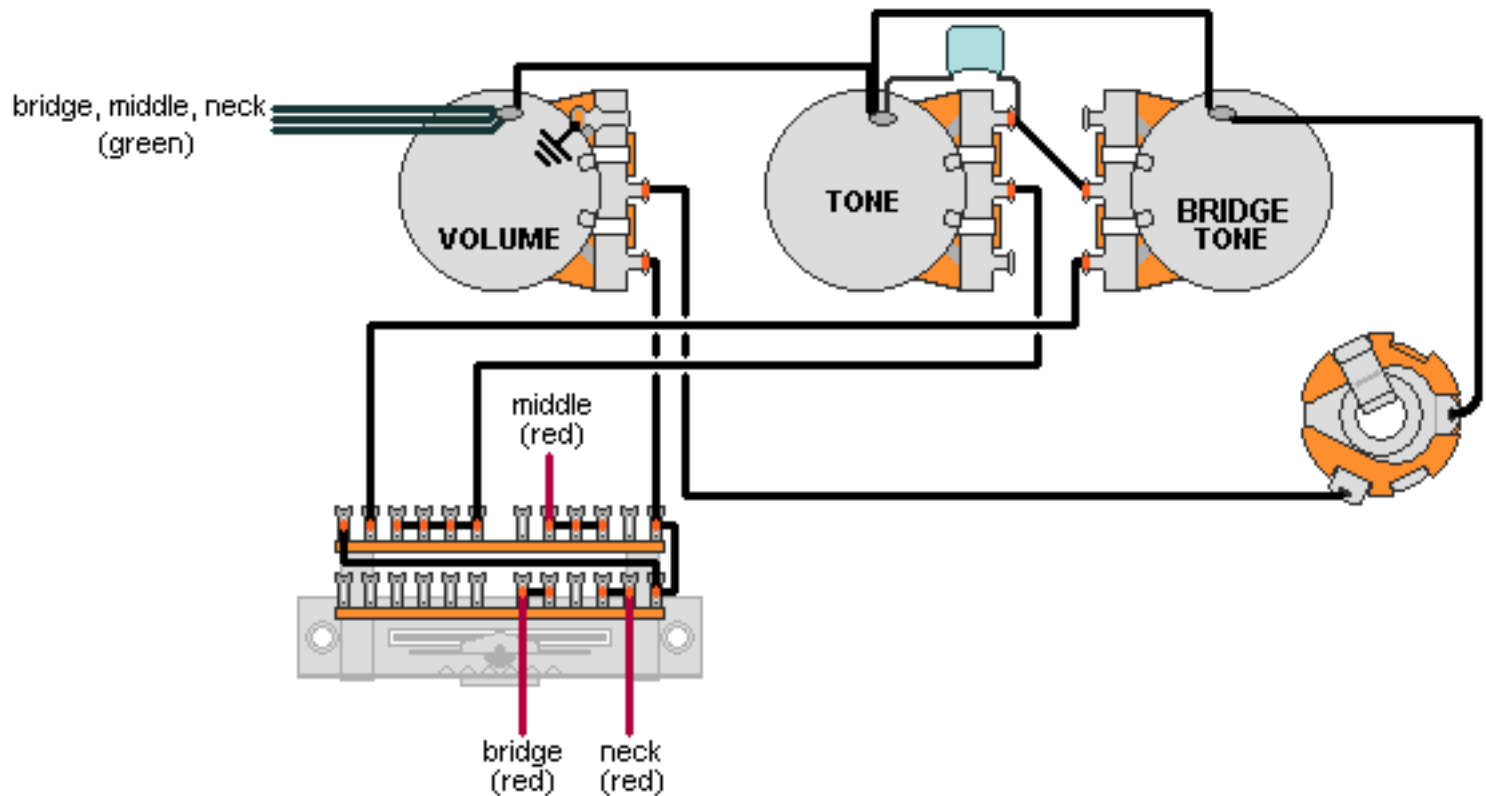

DiMarzio, Inc.

1388 Richmond Terrace, PO Box 100387, Staten Island, NY 10310, Tel(718)981-9286, Fax(718)720-5296

3 AREA OR VIRTUAL VINTAGE, BRIDGE TONE

For each pickup, solder the black&white wires together & tape up each connection.

**Note: Tailpiece should be connected to common ground.
All grounds \perp must be connected.**

Copyright (C) 2003 DiMarzio, Inc. All rights reserved