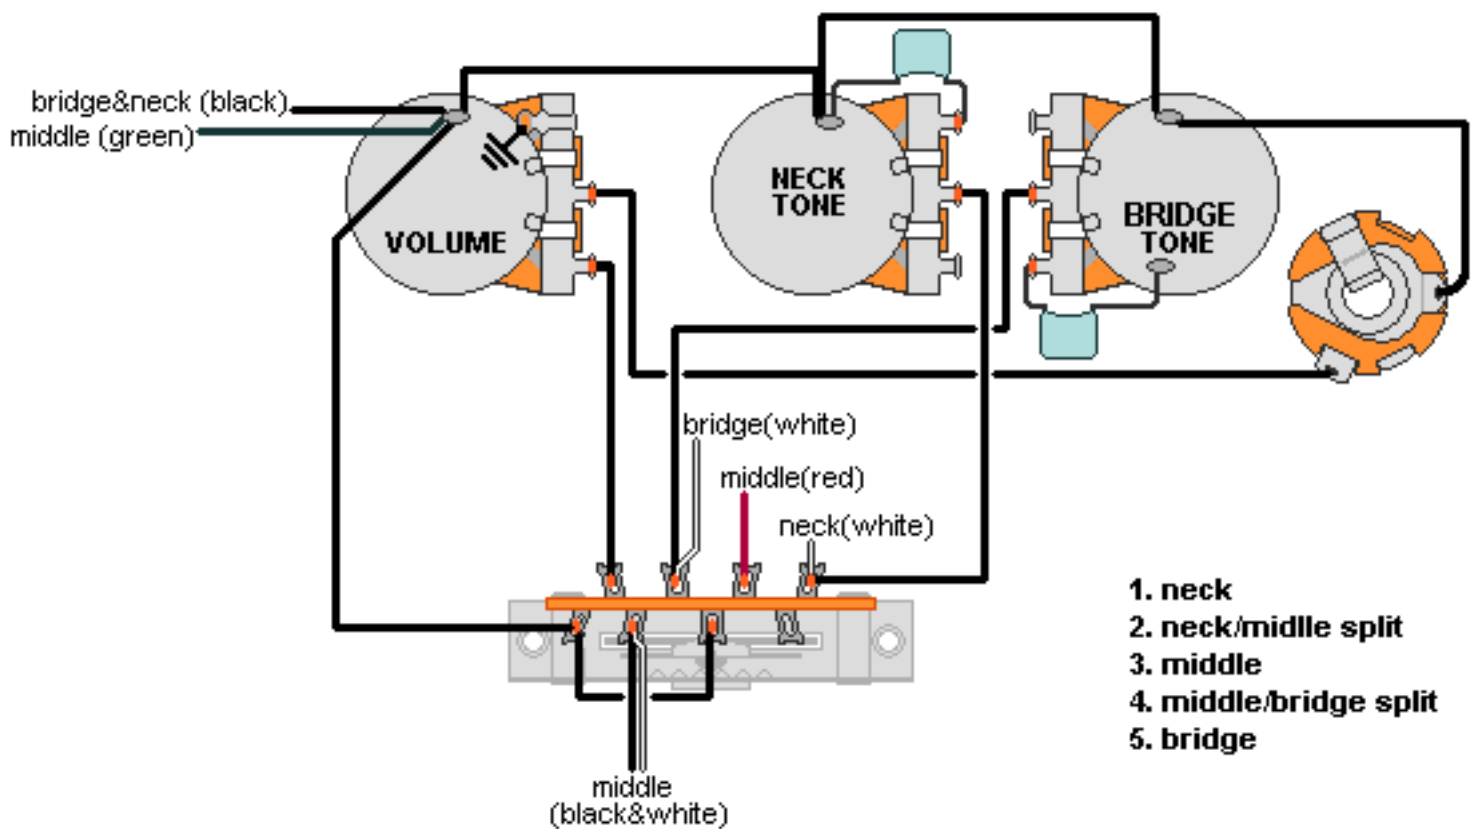

DiMarzio, Inc.

1388 Richmond Terrace, PO Box 100387, Staten Island, NY 10310, Tel(718)981-9286, Fax(718)720-5296

RIO GRANDE SINGLE, DIMARZIO CHOPPER, RIO GRANDE SINGLE WIRING

**Note: Tailpiece should be connected to common ground.
All grounds \perp must be connected.**