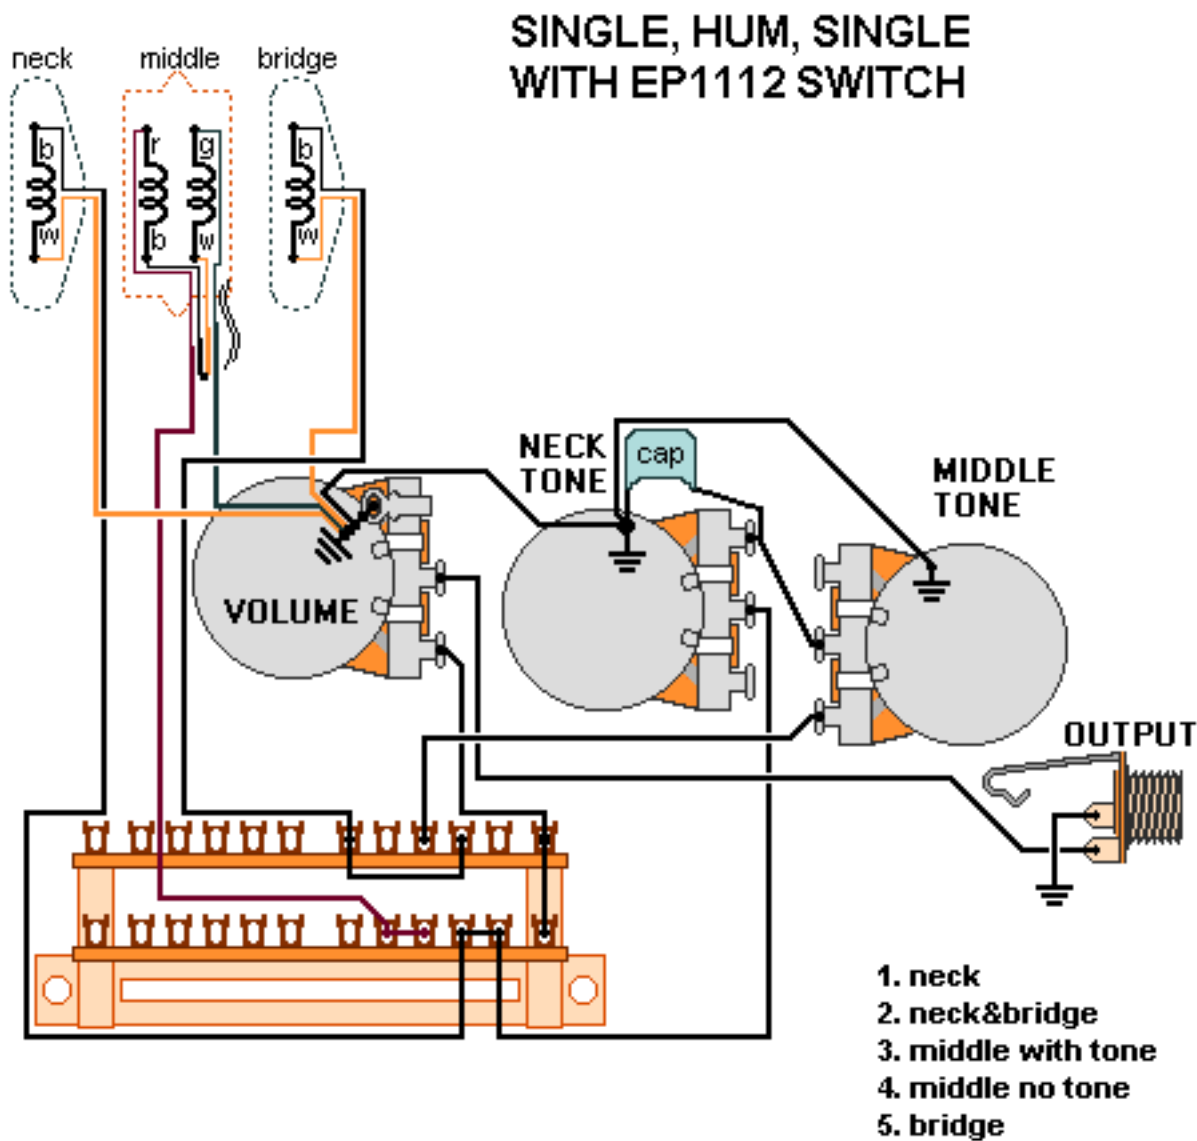

DiMarzio, Inc.

1388 Richmond Terrace, PO Box 100387, Staten Island, NY 10310, Tel(718)981-9286, Fax(718)720-5296

**Note: Tailpiece should be connected to common ground.
All grounds \perp must be connected.**