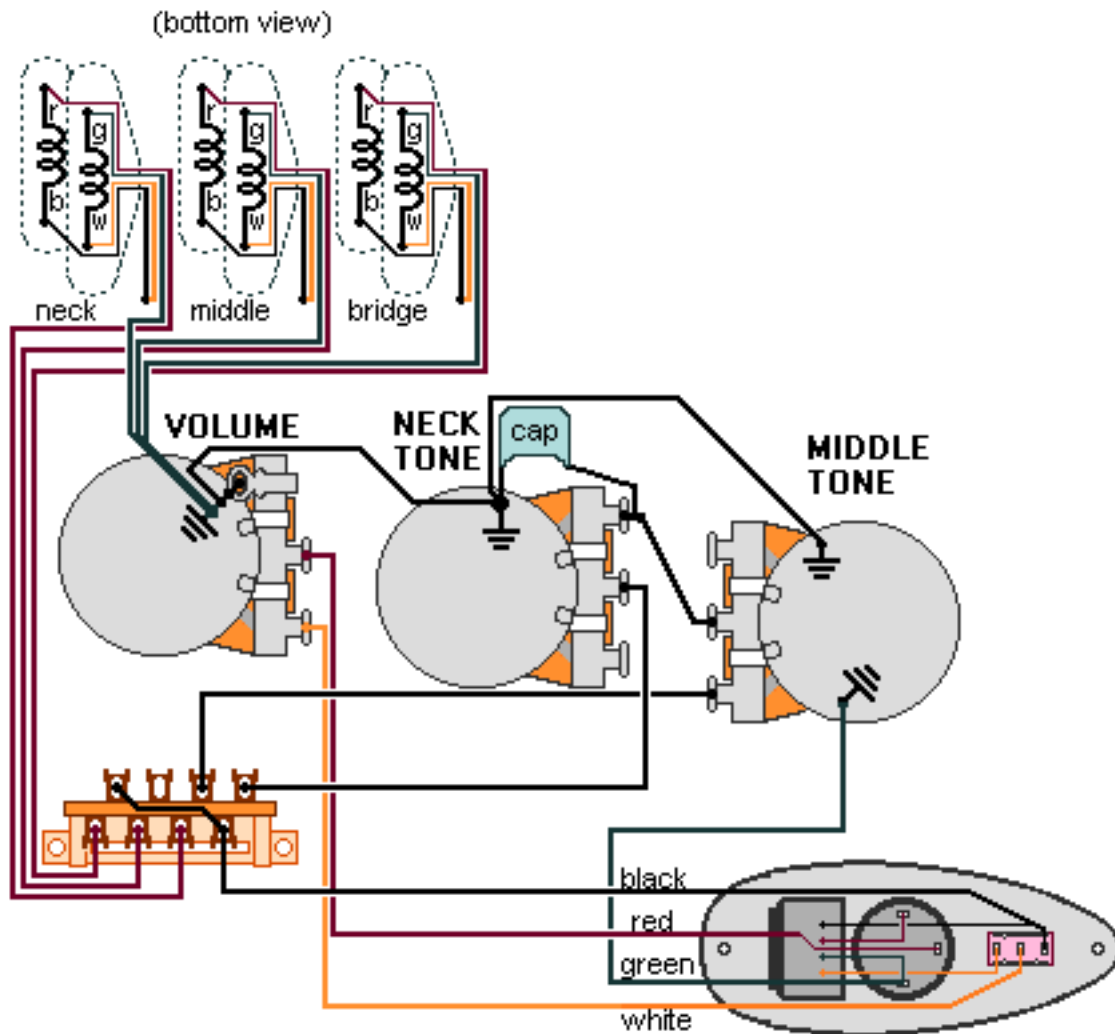

DiMarzio, Inc.

1388 Richmond Terrace, PO Box 100387, Staten Island, NY 10310, Tel(718)981-9286, Fax(718)720-5296

Strat Wiring With Shock Wave System

All other pickup wires not shown or mentioned go to ground.

Note: Tailpiece should be connected to common ground.

All grounds \perp must be connected.

Copyright (C) 2003 DiMarzio, Inc. All rights reserved