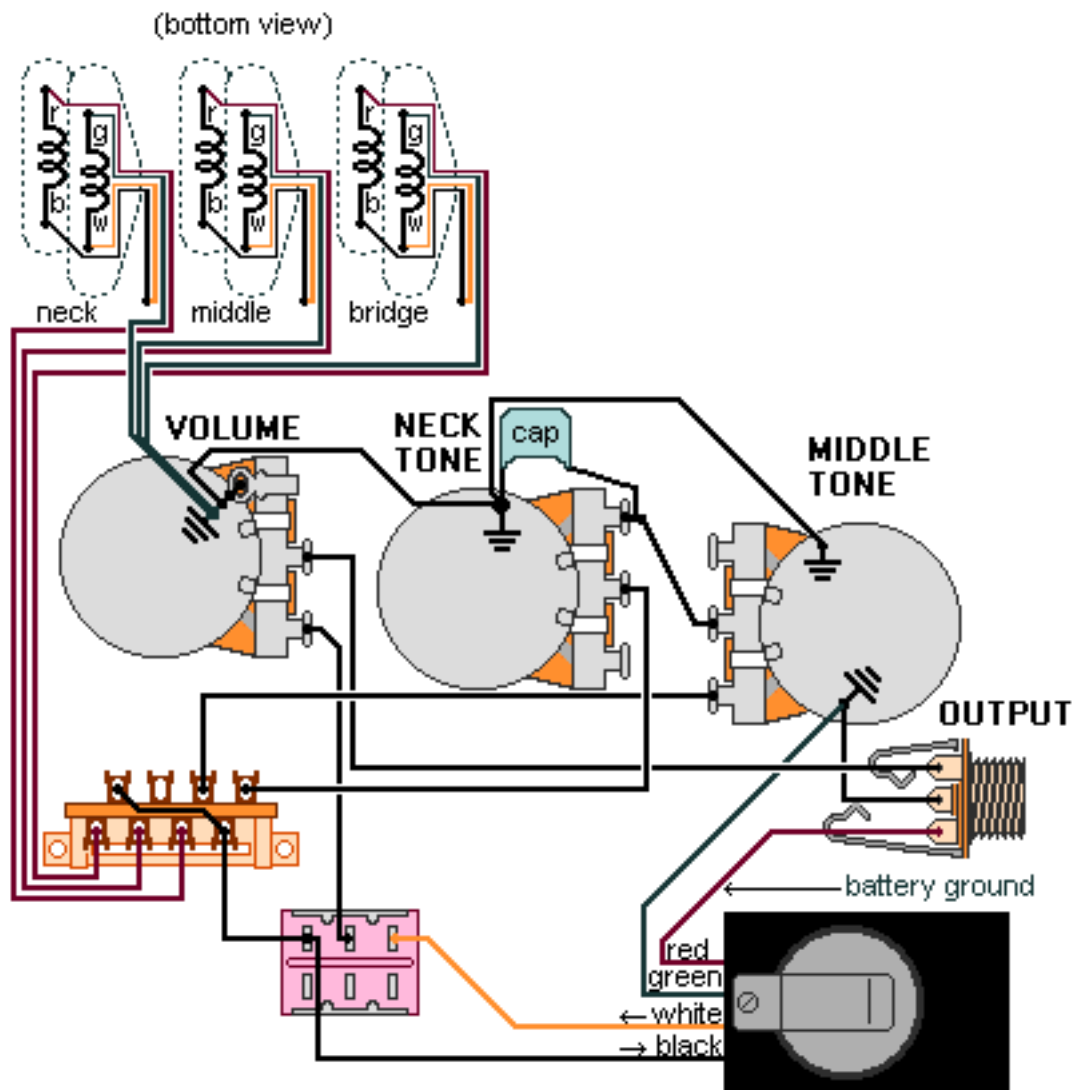

## STRAT WIRING WITH SHOCK BLOCK PREAMP (EP1307)

**All other pickup wires not shown or mentioned go to ground.**

**Note: Tailpiece should be connected to common ground.**

**All grounds  $\perp$  must be connected.**