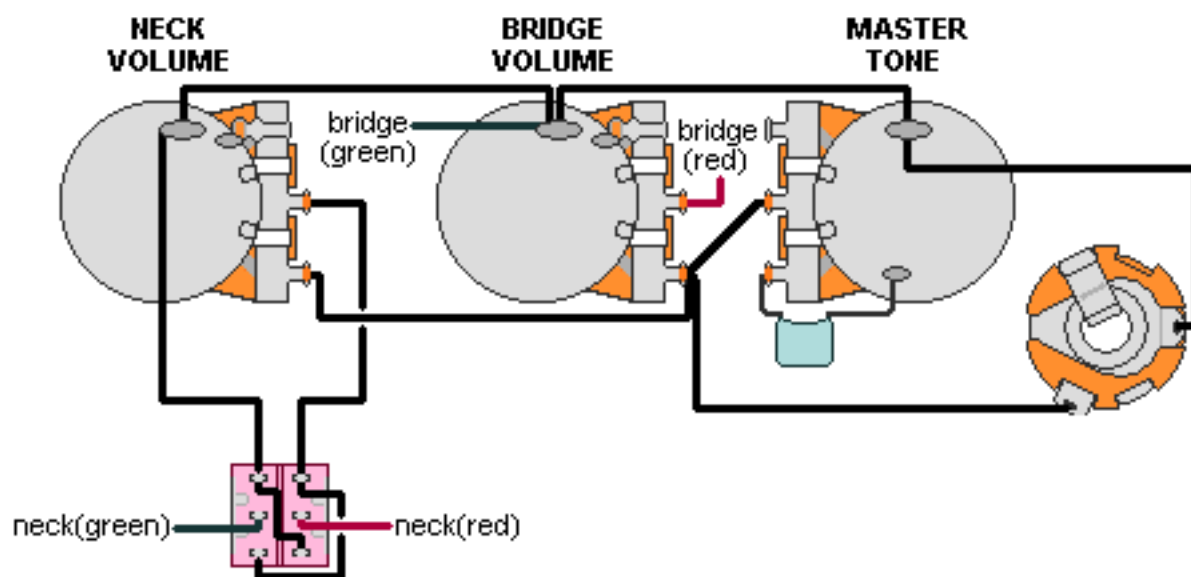

## ULTRA JAZZ, MODEL J, MODEL P+J WIRING (DPDT neck phase switch)

For each pickup, solder the black&white wires together and tape up each connection.

**Note: Tailpiece should be connected to common ground.  
All grounds  $\perp$  must be connected.**