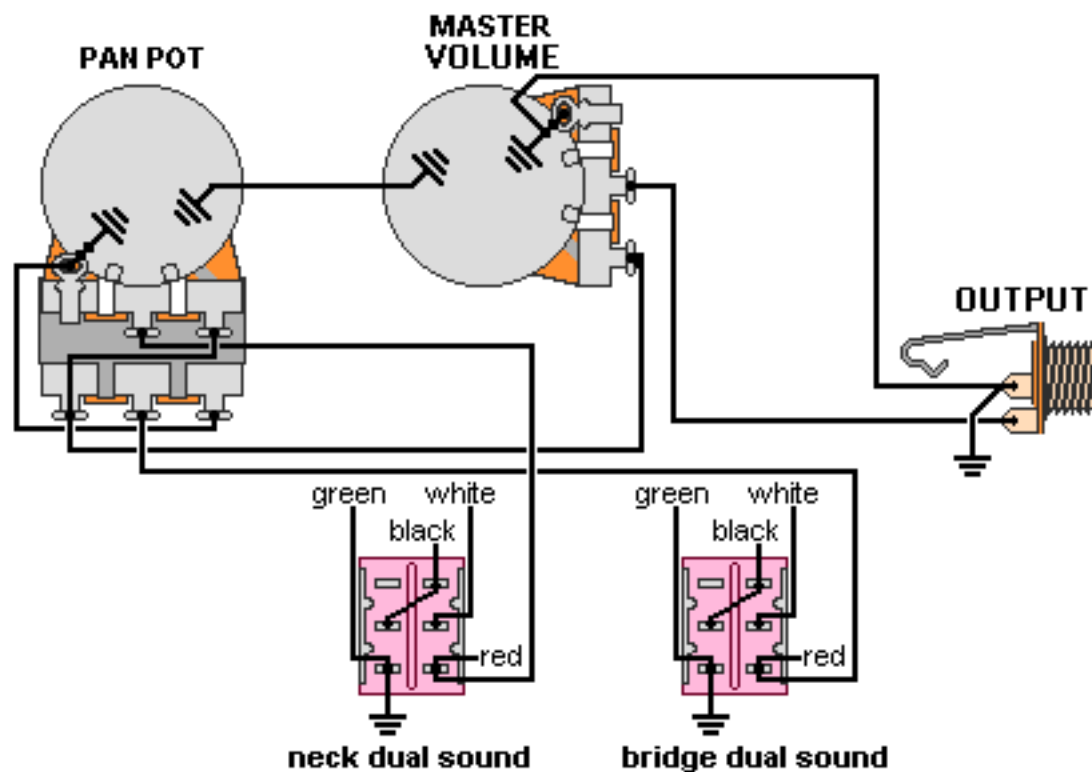

DiMarzio, Inc.

1388 Richmond Terrace, PO Box 100387, Staten Island, NY 10310, Tel(718)981-9286, Fax(718)720-5296

BASS WIRING , DUAL SOUND, BLEND POT, MASTER VOL.

**Note: Tailpiece should be connected to common ground.
All grounds \perp must be connected.**