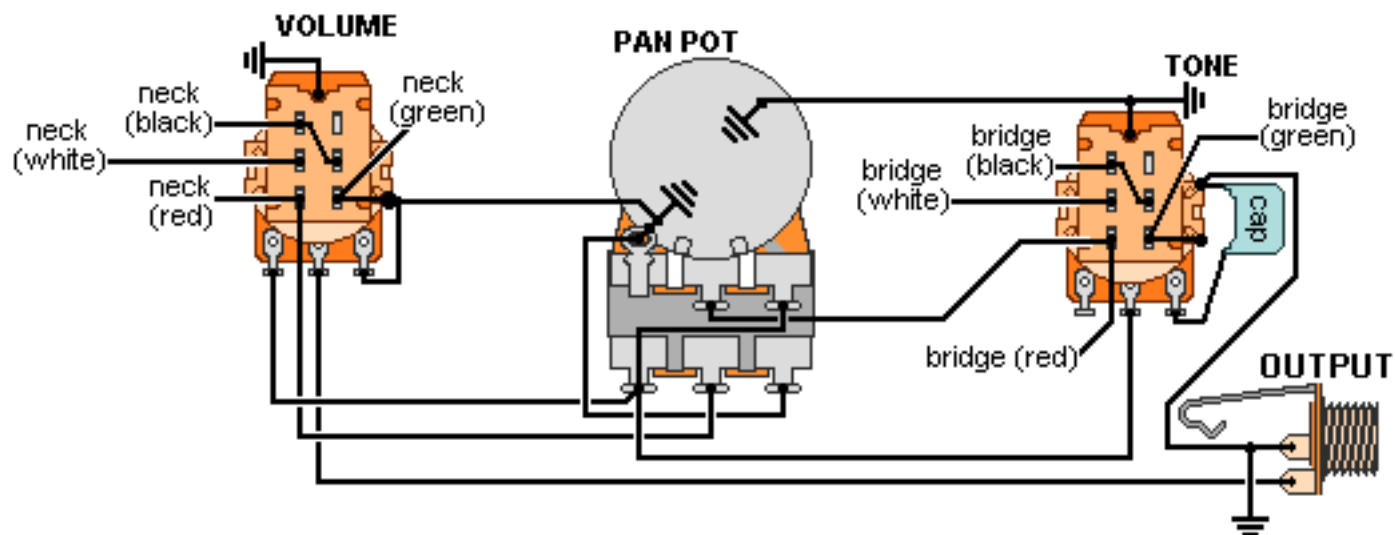

DiMarzio, Inc.

1388 Richmond Terrace, PO Box 100387, Staten Island, NY 10310, Tel(718)981-9286, Fax(718)720-5296

2 HUMBUCKER WIRING PAN POT, MASTER VOLUME & TONE 2 PUSH/PULL DUAL SOUND

**Note: Tailpiece should be connected to common ground.
All grounds \perp must be connected.**