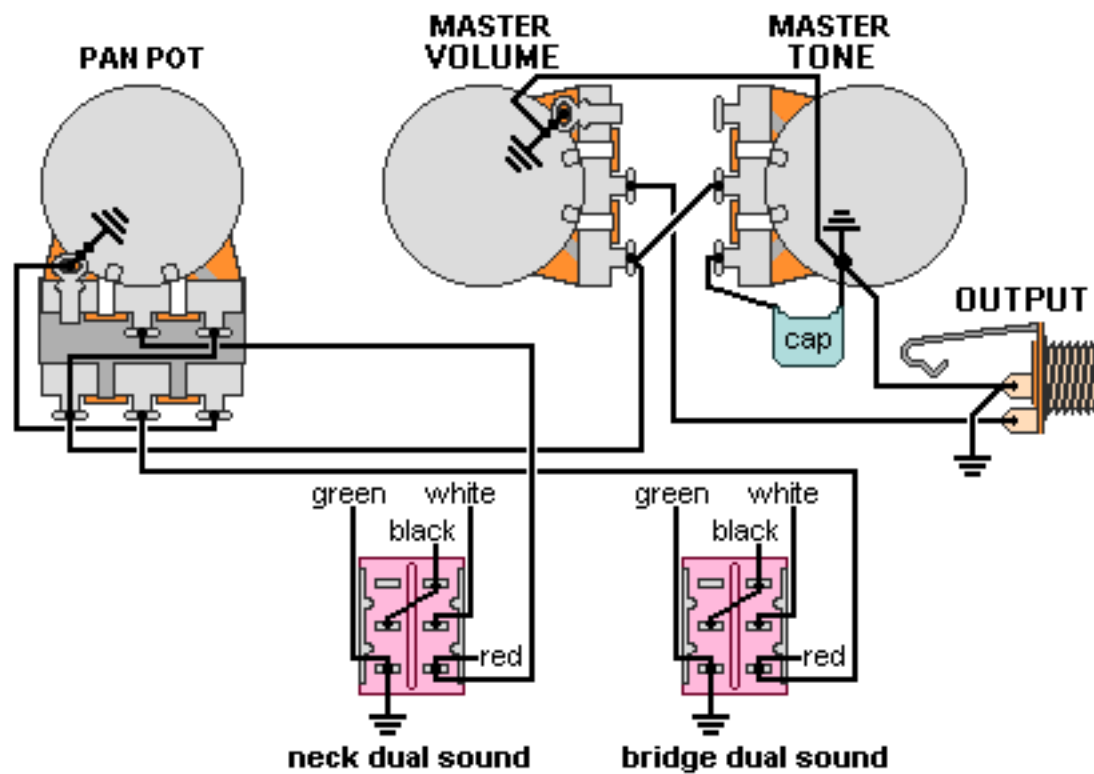

DiMarzio, Inc.

1388 Richmond Terrace, PO Box 100387, Staten Island, NY 10310, Tel(718)981-9286, Fax(718)720-5296

BASS WIRING , DUAL SOUND, BLEND POT, MASTER VOL., MASTER TONE

**Note: Tailpiece should be connected to common ground.
All grounds \perp must be connected.**