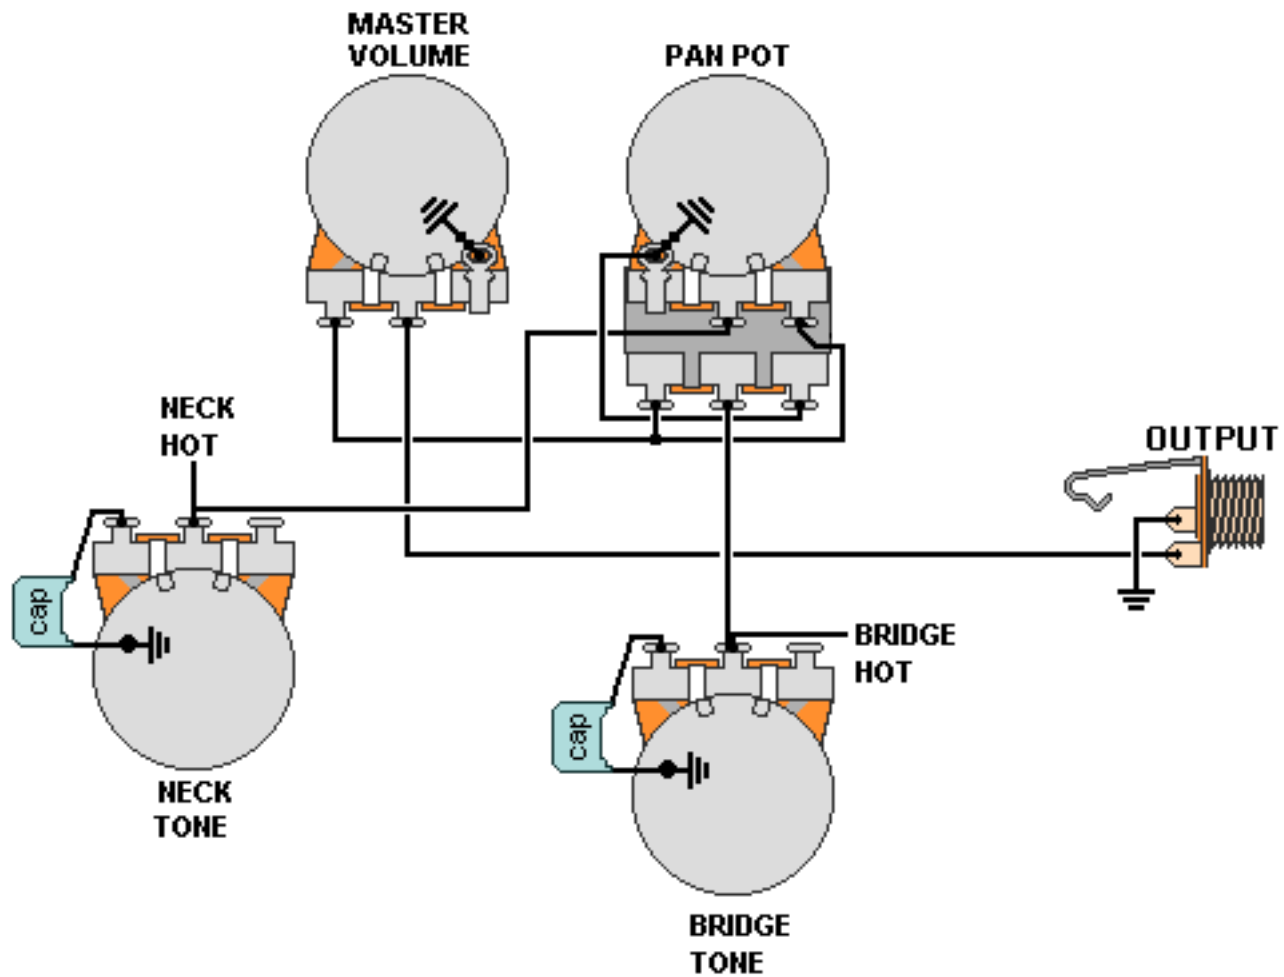

DiMarzio, Inc.

1388 Richmond Terrace, PO Box 100387, Staten Island, NY 10310, Tel(718)981-9286, Fax(718)720-5296

2 PICKUP WIRING PAN POT, MASTER VOL/ 2 TONES

**Note: Tailpiece should be connected to common ground.
All grounds \perp must be connected.**