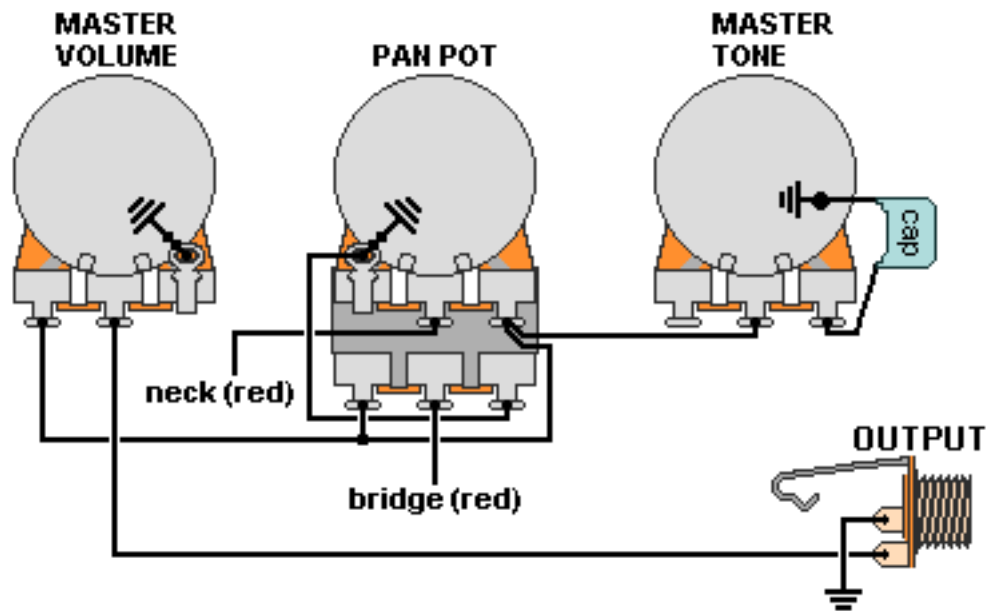

DiMarzio, Inc.

1388 Richmond Terrace, PO Box 100387, Staten Island, NY 10310, Tel(718)981-9286, Fax(718)720-5296

2 PICKUP WIRING PAN POT, MASTER VOL/TONE

For each pickup, solder the black&white wires together and tape up each connection. Ground green wires.

Note: Tailpiece should be connected to common ground.
All grounds \perp must be connected.

Copyright (C) 2003 DiMarzio, Inc. All rights reserved