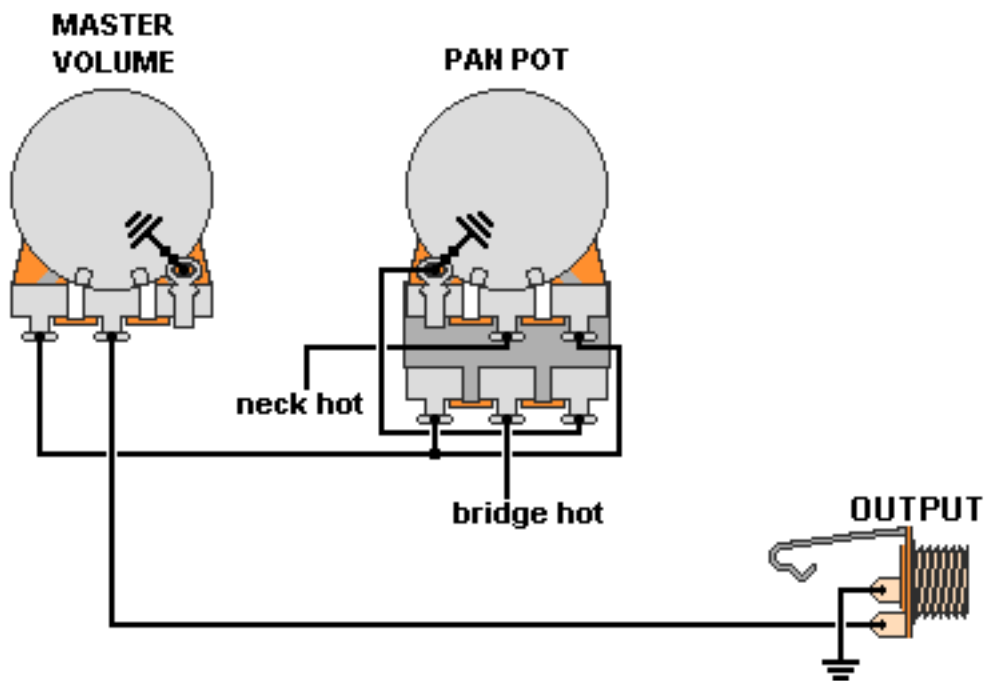

DiMarzio, Inc.

1388 Richmond Terrace, PO Box 100387, Staten Island, NY 10310, Tel(718)981-9286, Fax(718)720-5296

2 PICKUP WIRING PAN POT, NO TONE

**Note: Tailpiece should be connected to common ground.
All grounds \perp must be connected.**