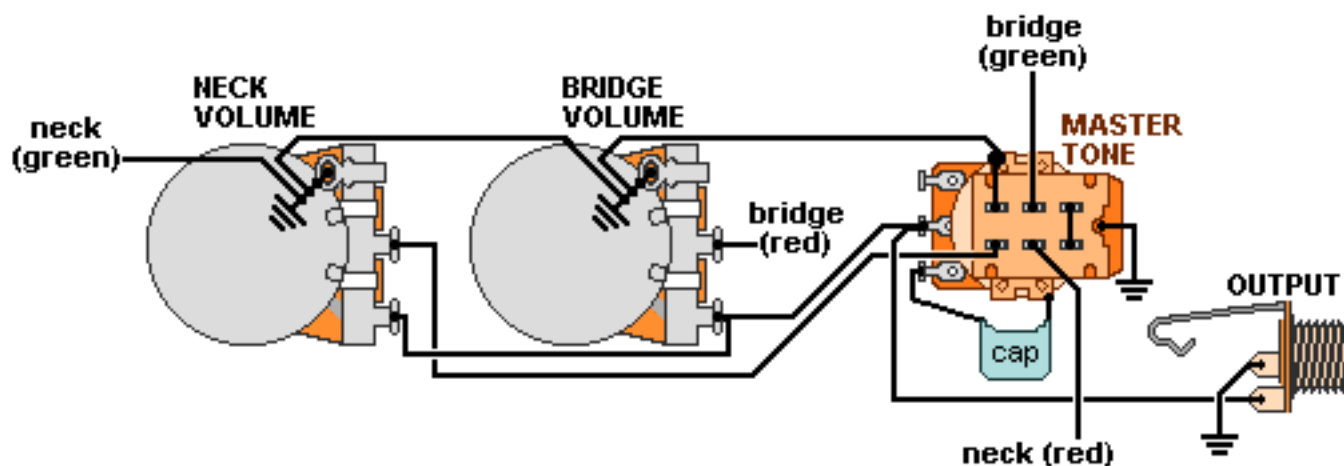

DiMarzio, Inc.

1388 Richmond Terrace, PO Box 100387, Staten Island, NY 10310, Tel(718)981-9286, Fax(718)720-5296

ULTRA JAZZ, MODEL J, MODEL P+J WIRING

Push/pull tone "bridge/neck series" (neck volume turns off)

For each pickup, solder the black&white wires together and tape up each connection.

Note: Tailpiece should be connected to common ground.
All grounds \perp must be connected.

Copyright (C) 2003 DiMarzio, Inc. All rights reserved