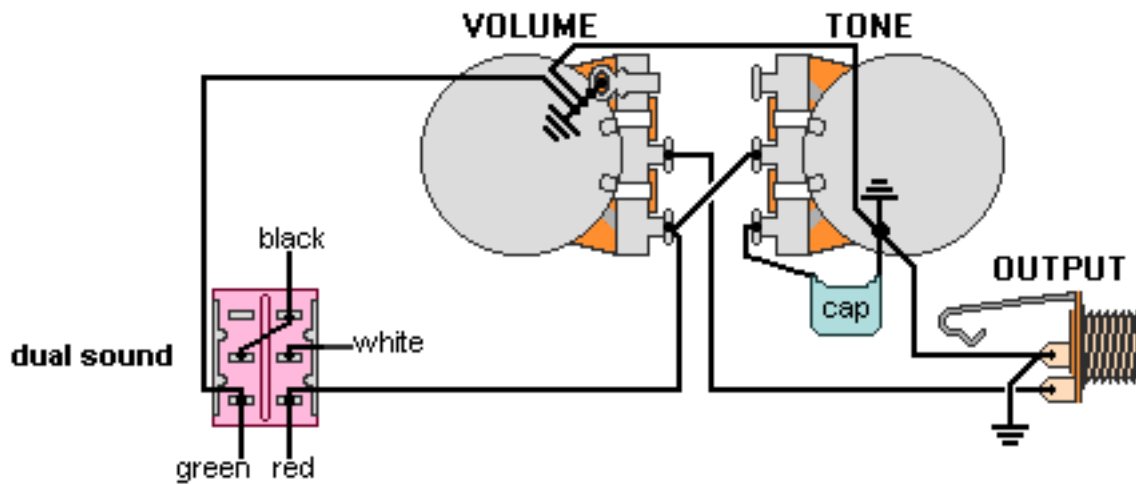

DiMarzio, Inc.

1388 Richmond Terrace, PO Box 100387, Staten Island, NY 10310, Tel(718)981-9286, Fax(718)720-5296

MODEL P, SPLIT P WIRING (with dual sound)

**Note: Tailpiece should be connected to common ground.
All grounds \perp must be connected.**