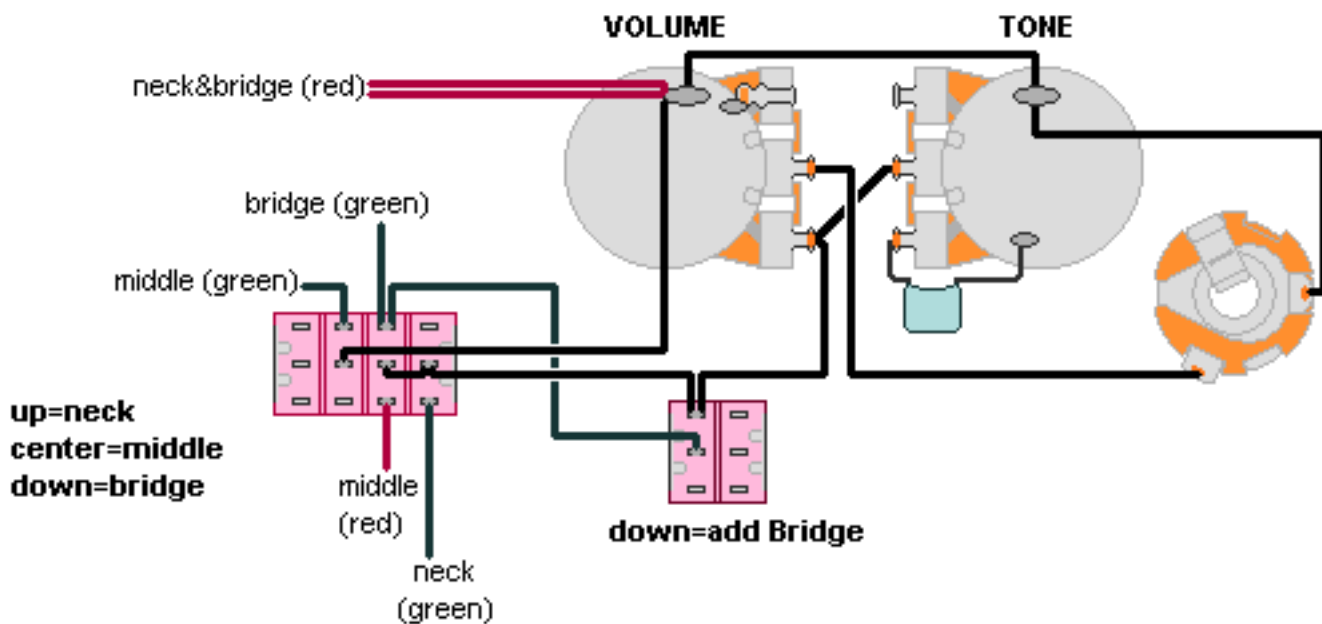

DiMarzio, Inc.

1388 Richmond Terrace, PO Box 100387, Staten Island, NY 10310, Tel(718)981-9286, Fax(718)720-5296

HUM., VIRTUAL V., HUM, EP1111, 1VOL., 1TONE., DPDT add Bridge

For each pickup, solder the black and white wires together and tape up each connection.

**Note: Tailpiece should be connected to common ground.
All grounds \perp must be connected.**

Copyright (C) 2003 DiMarzio, Inc. All rights reserved