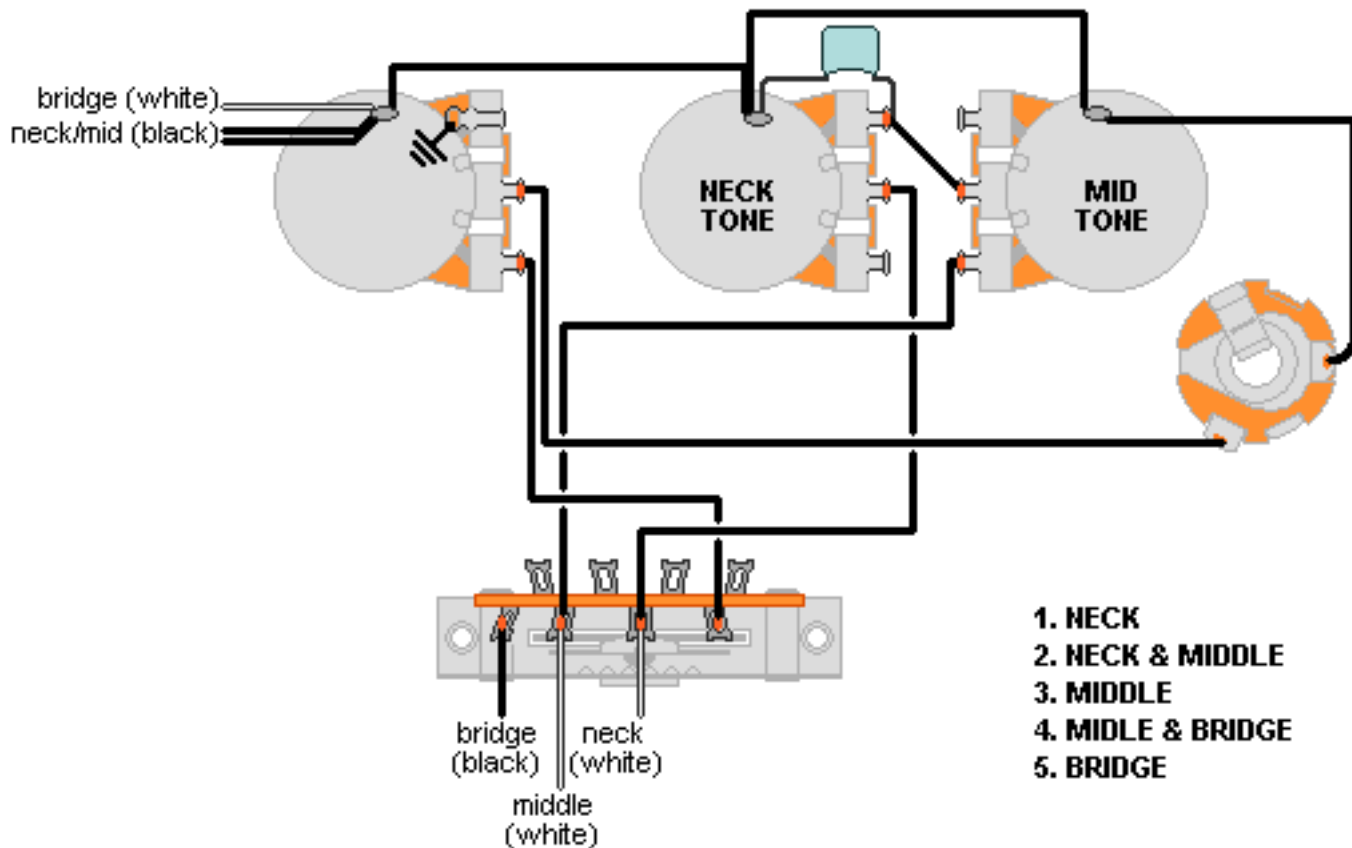

DiMarzio, Inc.

1388 Richmond Terrace, PO Box 100387, Staten Island, NY 10310, Tel(718)981-9286, Fax(718)720-5296

1 HUM., 2 SINGLE, 5-WAY, STRAT

(MIDDLE PICKUP IS REVERSE POLARITY)

Bridge pickup, solder the red & green wires together and cover up the connection.

**Note: Tailpiece should be connected to common ground.
All grounds \perp must be connected.**

Copyright (C) 2003 DiMarzio, Inc. All rights reserved