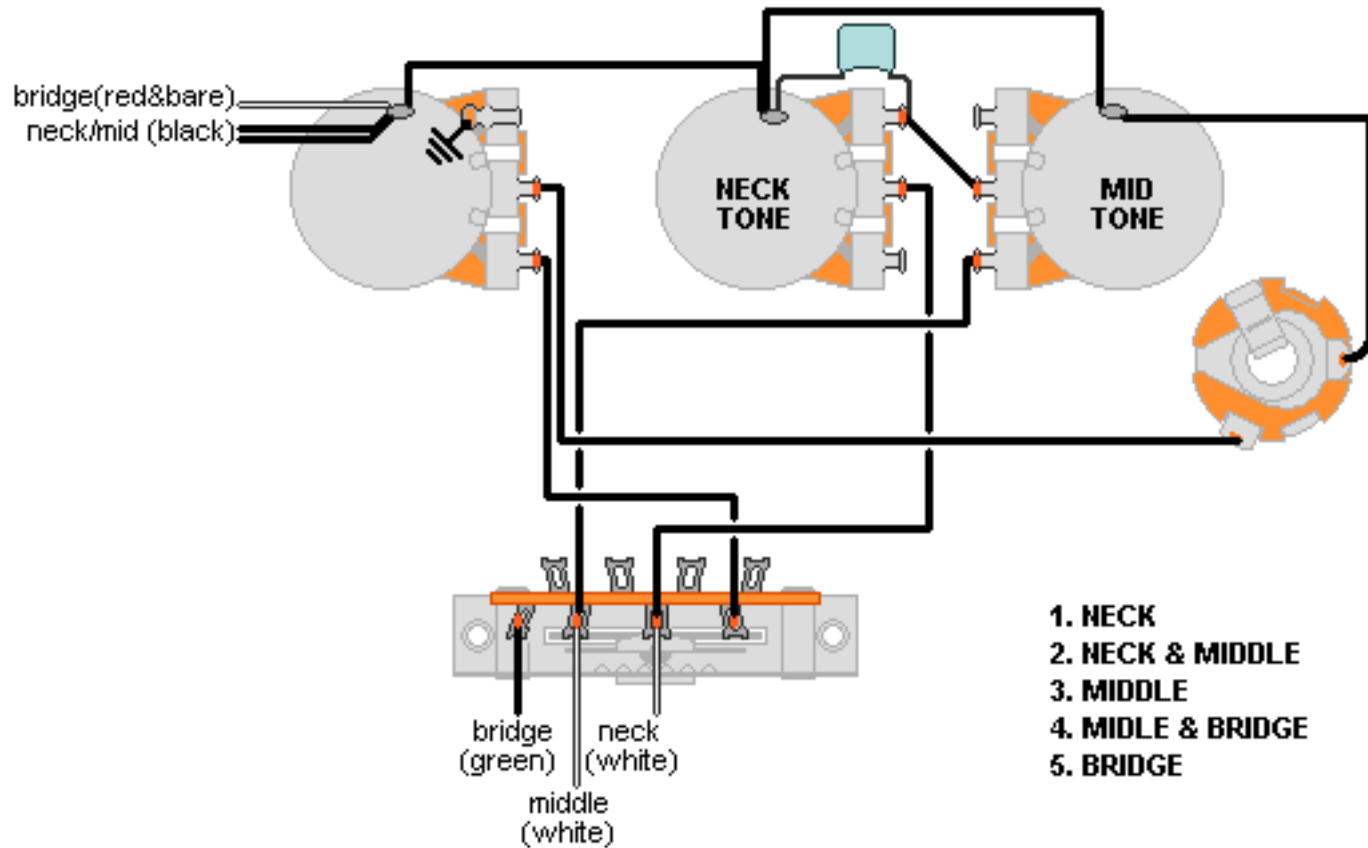

DiMarzio, Inc.

1388 Richmond Terrace, PO Box 100387, Staten Island, NY 10310, Tel(718)981-9286, Fax(718)720-5296

1 HUM., 2 SINGLE, 5-WAY, STRAT

Bridge pickup, solder the black & white wires together and cover up the connection.

**Note: Tailpiece should be connected to common ground.
All grounds \perp must be connected.**

Copyright (C) 2003 DiMarzio, Inc. All rights reserved