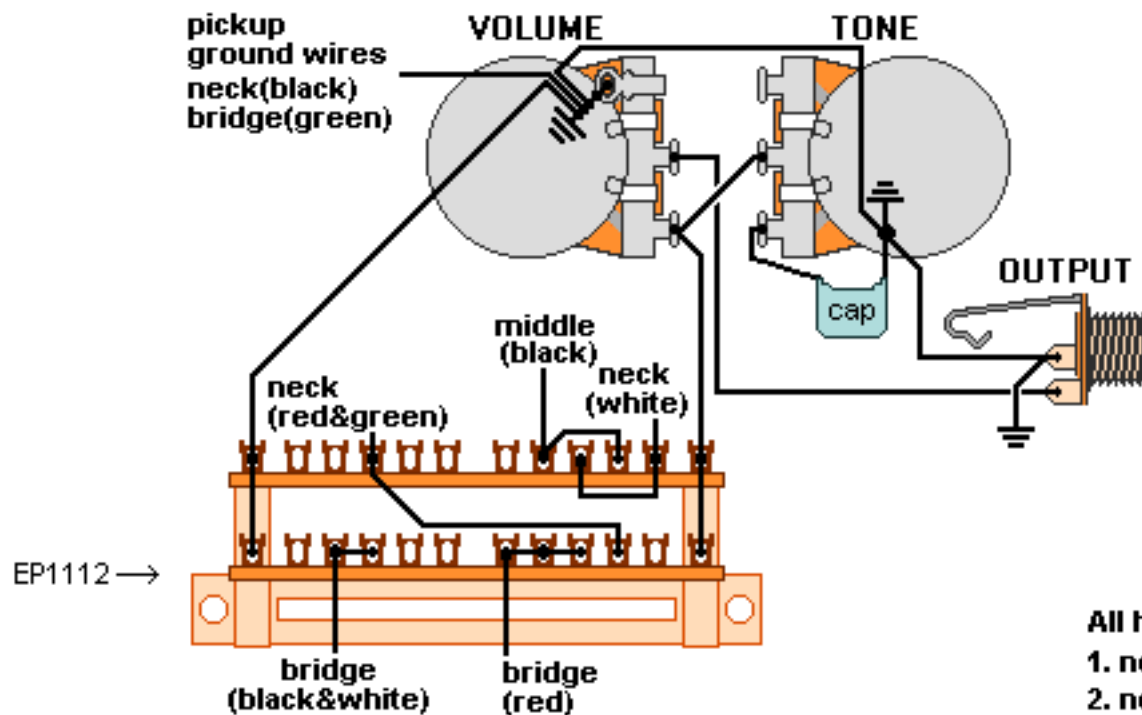

DiMarzio, Inc.

1388 Richmond Terrace, PO Box 100387, Staten Island, NY 10310, Tel(718)981-9286, Fax(718)720-5296

HUM, SINGLE, HUM (DIMARZIO MULTIPOLE SWITCH)

All humcancelling

1. neck
2. neck split & middle
3. neck&bridge (split)
4. bridge split & middle
5. bridge

Center pickup should be reverse wound (south up magnetically).

**Note: Tailpiece should be connected to common ground.
All grounds \perp must be connected.**

Copyright (C) 2003 DiMarzio, Inc. All rights reserved