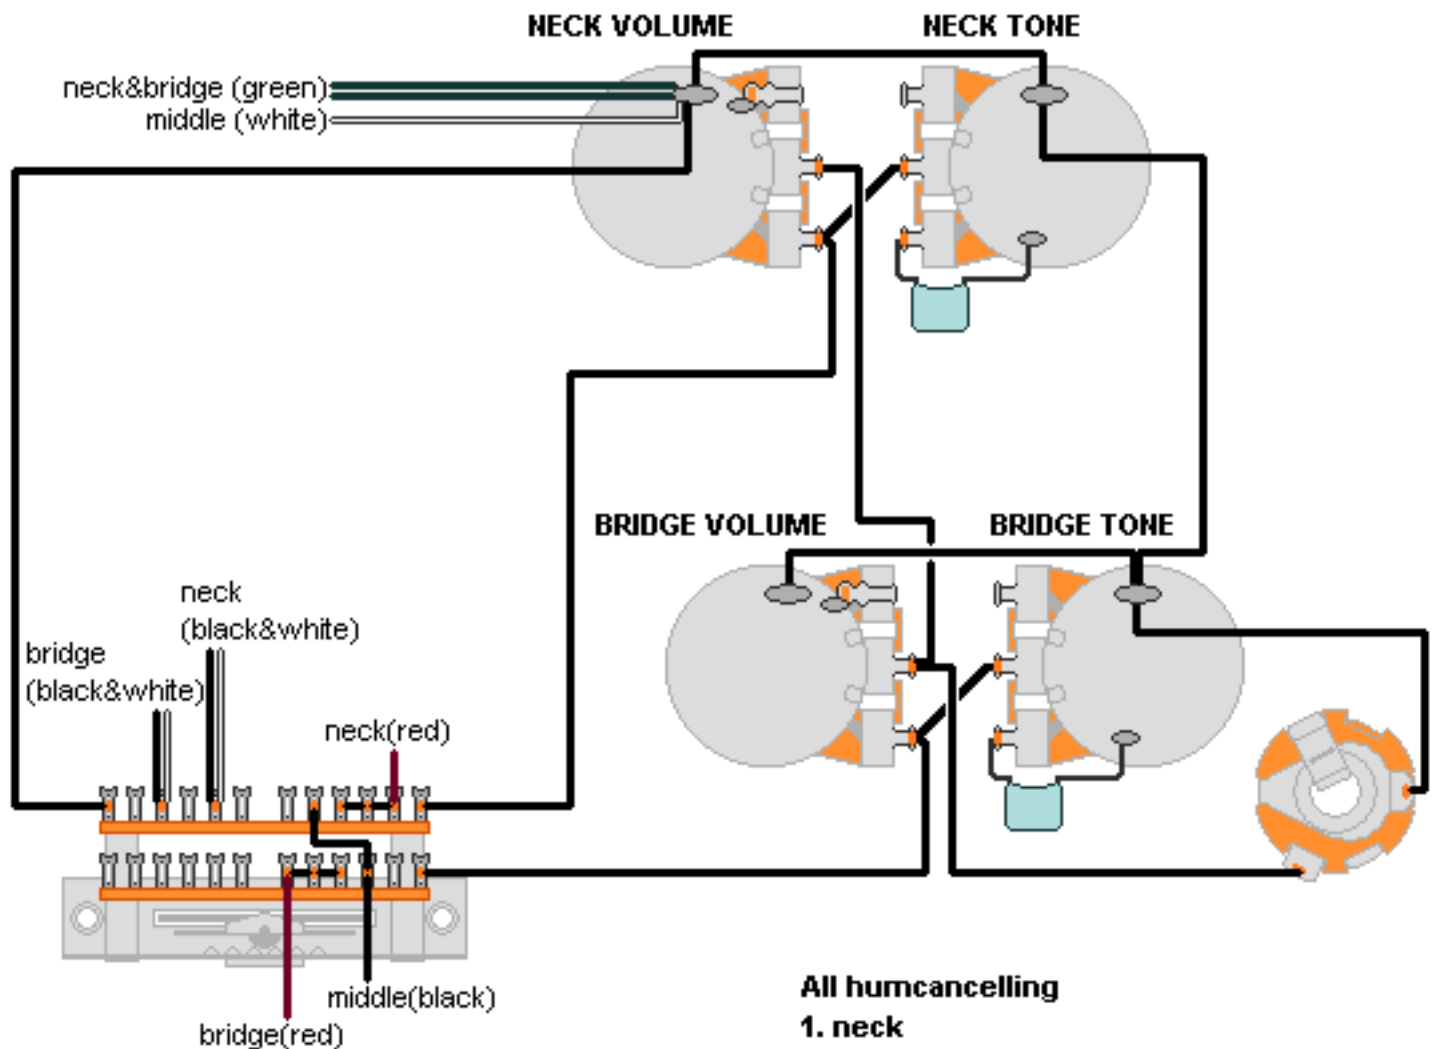

HUM, SINGLE, HUM, 2 VOL, 2 TONE, 5-WAY MULTI-POLE SWITCH

Center pickup should be reverse wound (south up magnetically).

**Note: Tailpiece should be connected to common ground.
All grounds \perp must be connected.**