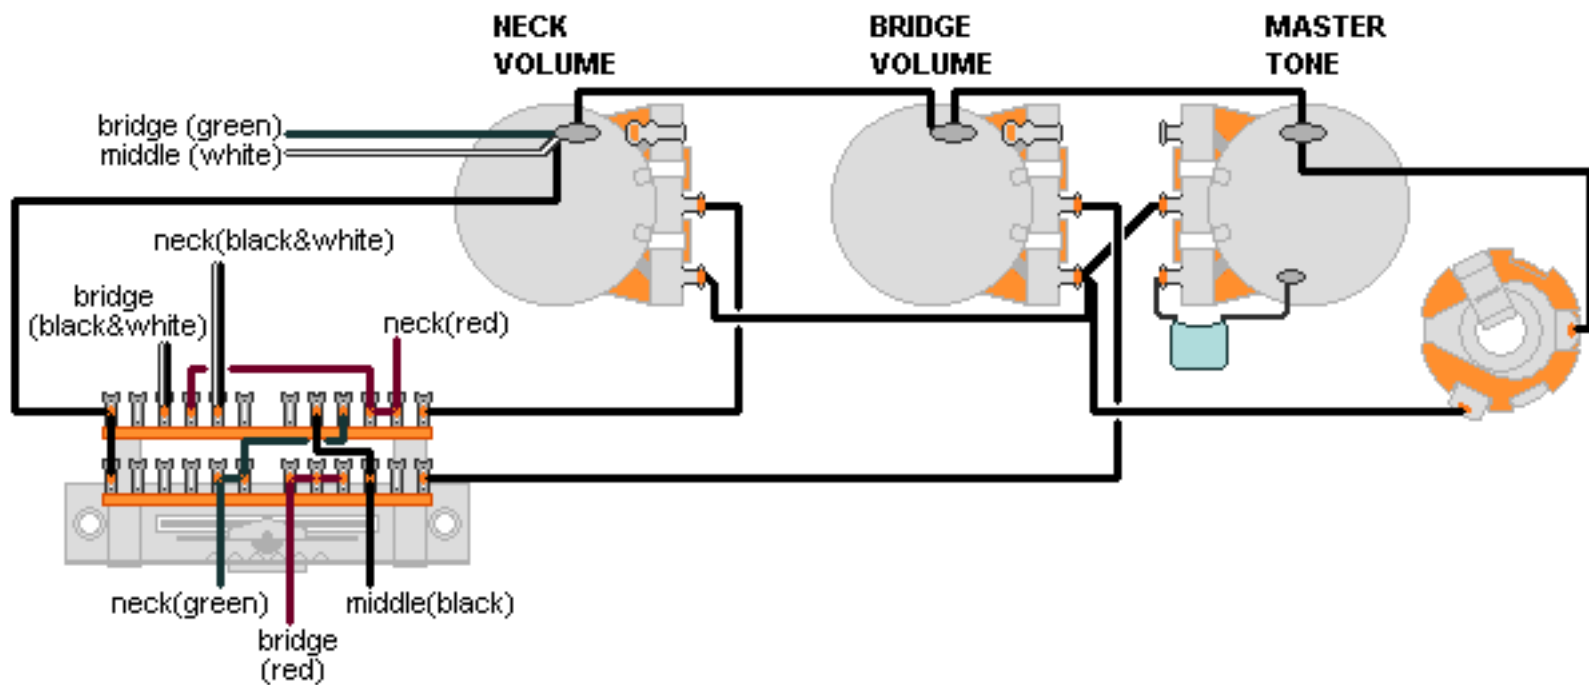

DiMarzio, Inc.

1388 Richmond Terrace, PO Box 100387, Staten Island, NY 10310, Tel(718)981-9286, Fax(718)720-5296

HUM, SINGLE, HUM WIRING

MIDDLE PICKUP REVERSE POLARITY

1. neck
2. neck split & middle
3. neck out of phase & bridge
4. bridge split & middle
5. bridge

**Note: Tailpiece should be connected to common ground.
All grounds \perp must be connected.**

Copyright (C) 2003 DiMarzio, Inc. All rights reserved