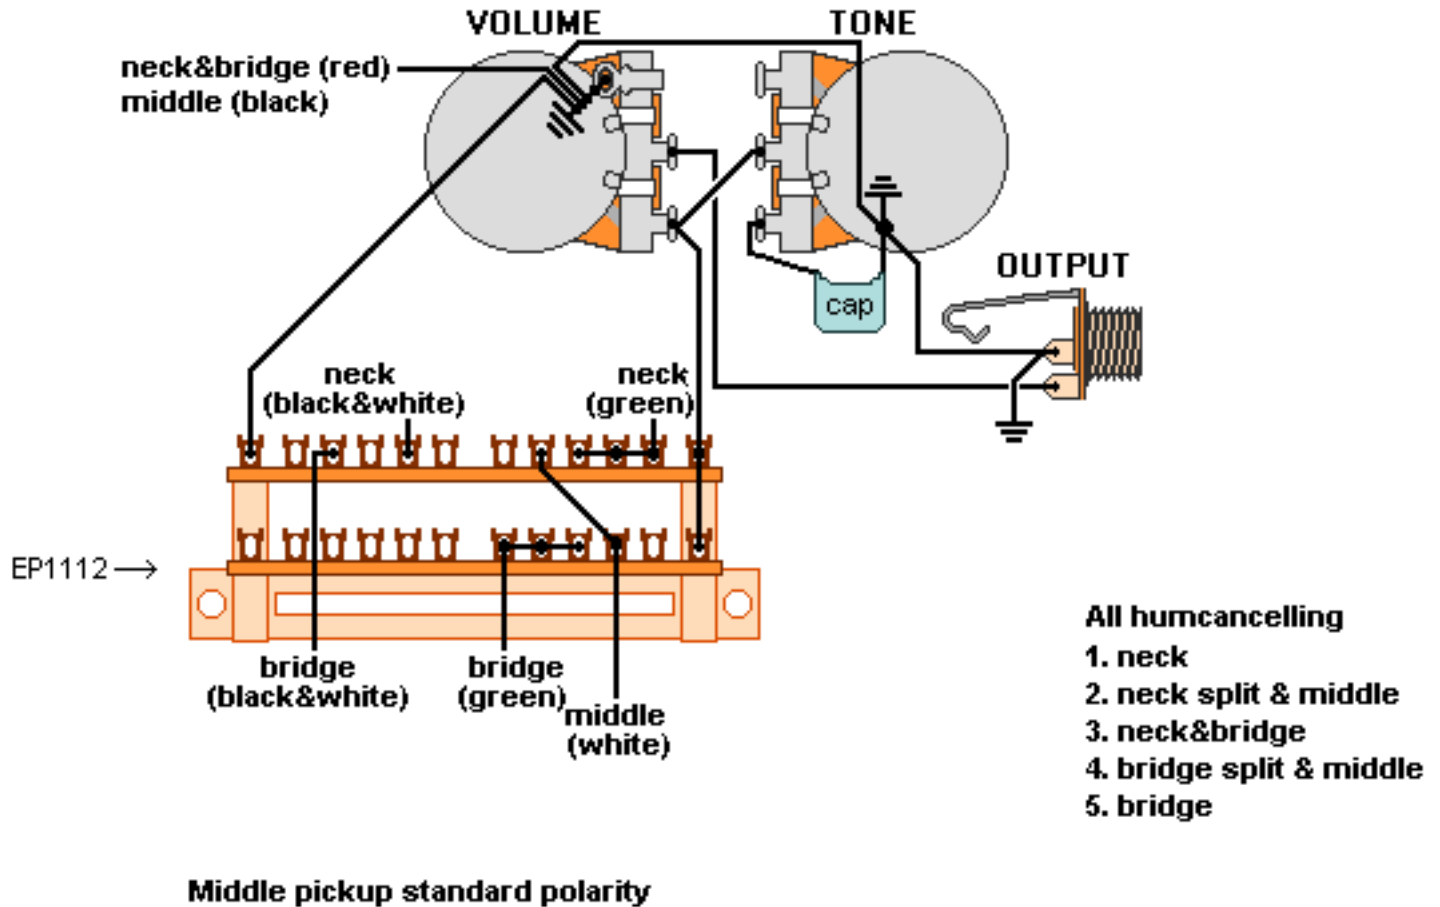

DiMarzio, Inc.

1388 Richmond Terrace, PO Box 100387, Staten Island, NY 10310, Tel(718)981-9286, Fax(718)720-5296

HUM, SINGLE, HUM (DIMARZIO MULTIPOLE SWITCH)

**Note: Tailpiece should be connected to common ground.
All grounds \perp must be connected.**