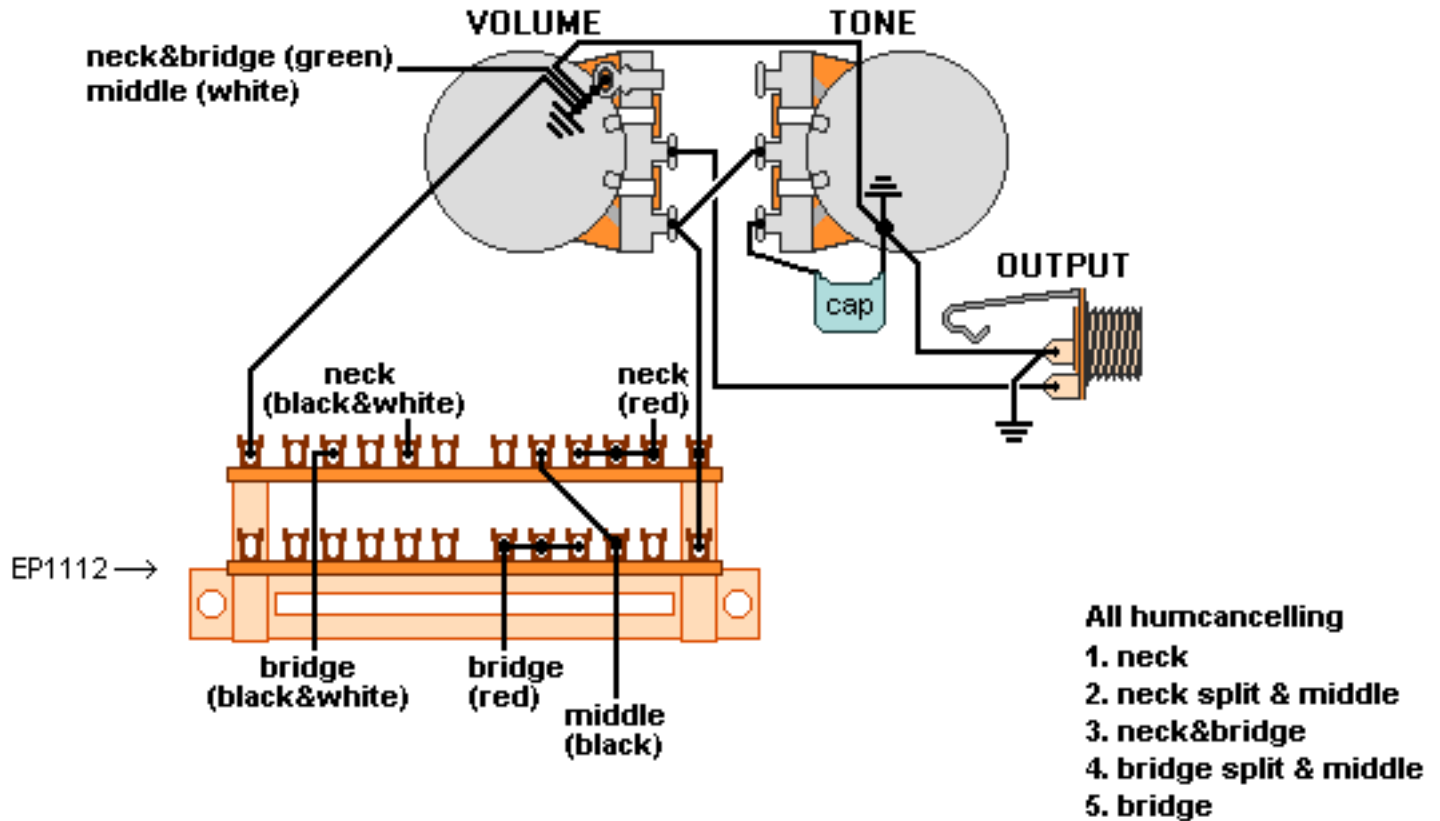

DiMarzio, Inc.

1388 Richmond Terrace, PO Box 100387, Staten Island, NY 10310, Tel(718)981-9286, Fax(718)720-5296

HUM, SINGLE, HUM (DIMARZIO MULTIPOLE SWITCH)

Center pickup should be reverse wound (south up magnetically).

**Note: Tailpiece should be connected to common ground.
All grounds \perp must be connected.**

Copyright (C) 2003 DiMarzio, Inc. All rights reserved