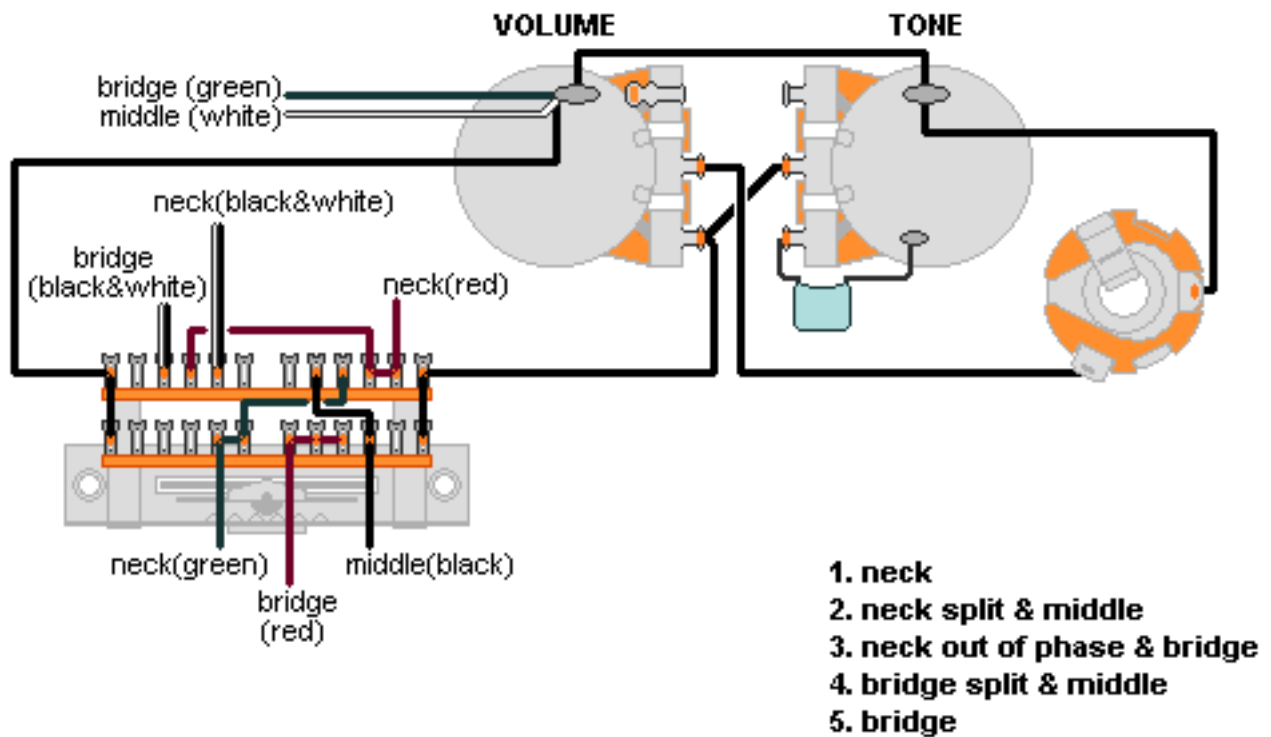

DiMarzio, Inc.

1388 Richmond Terrace, PO Box 100387, Staten Island, NY 10310, Tel(718)981-9286, Fax(718)720-5296

HUM, SINGLE, HUM WIRING

MIDDLE PICKUP REVERSE POLARITY

**Note: Tailpiece should be connected to common ground.
All grounds \perp must be connected.**