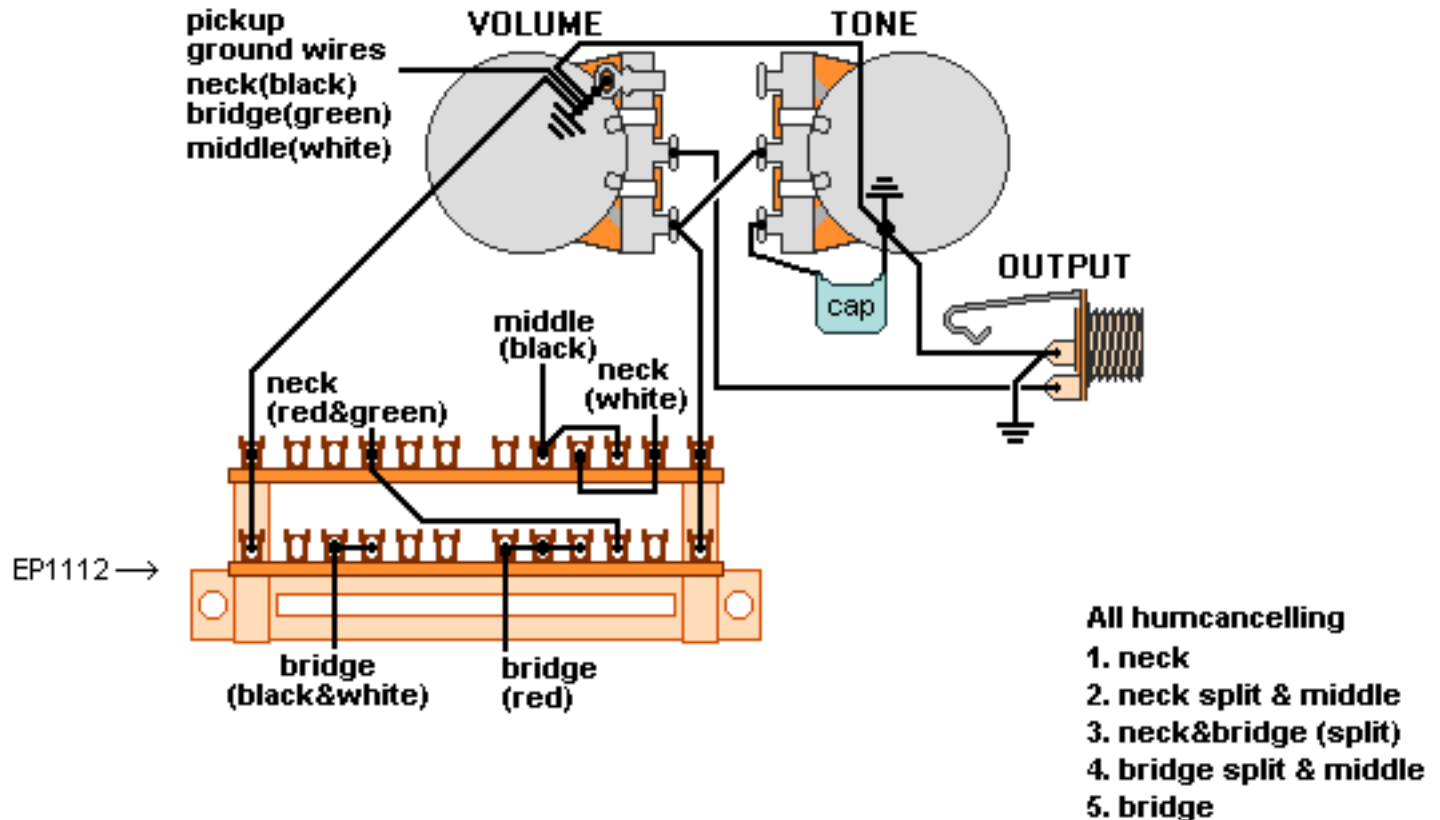

DiMarzio, Inc.

1388 Richmond Terrace, PO Box 100387, Staten Island, NY 10310, Tel(718)981-9286, Fax(718)720-5296

HUM, SINGLE, HUM (DIMARZIO MULTIPOLE SWITCH)

Center pickup should be reverse wound (south up magnetically).

**Note: Tailpiece should be connected to common ground.
All grounds \perp must be connected.**

Copyright (C) 2003 DiMarzio, Inc. All rights reserved