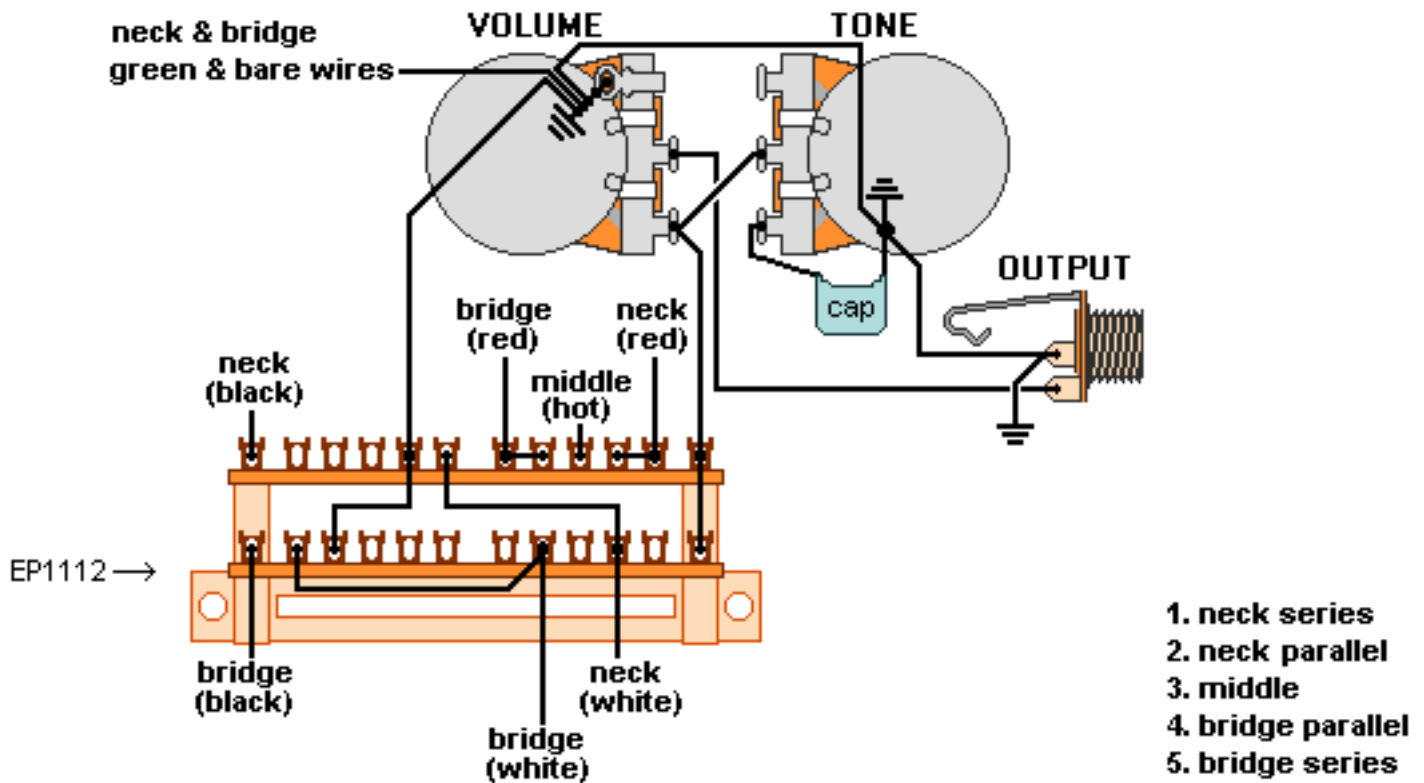

DiMarzio, Inc.

1388 Richmond Terrace, PO Box 100387, Staten Island, NY 10310, Tel(718)981-9286, Fax(718)720-5296

HUM, SINGLE, HUM, 5-WAY (DIMARZIO MULTIPOLE SWITCH)

**Note: Tailpiece should be connected to common ground.
All grounds \perp must be connected.**