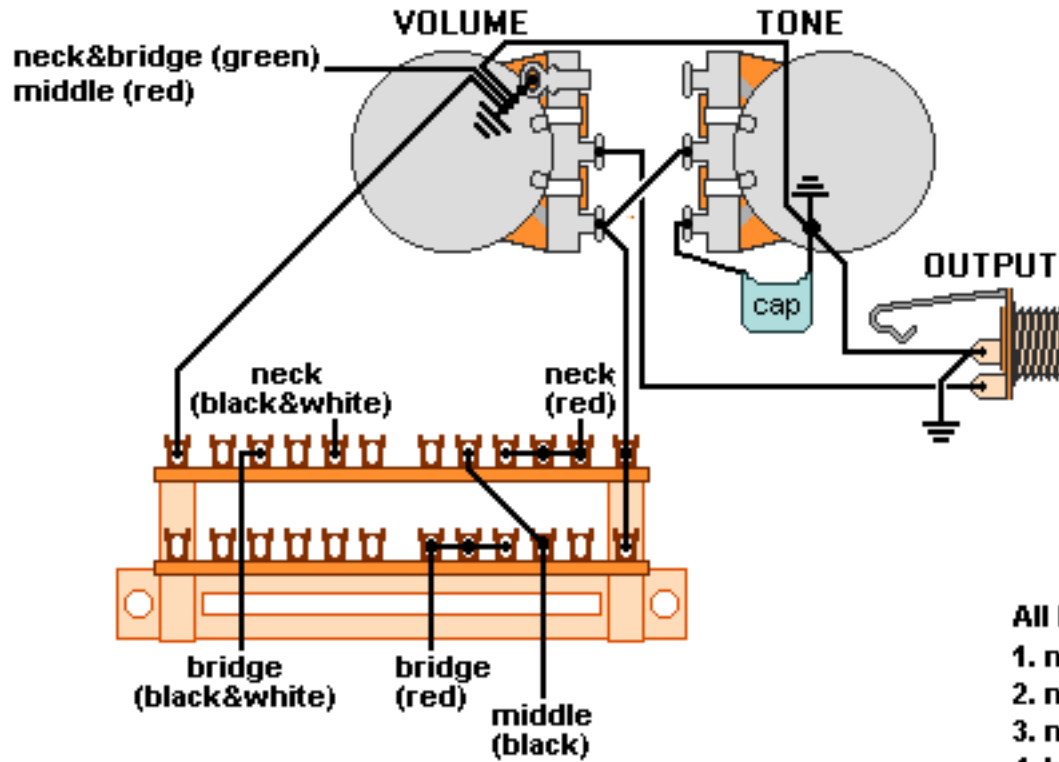

DiMarzio, Inc.

1388 Richmond Terrace, PO Box 100387, Staten Island, NY 10310, Tel(718)981-9286, Fax(718)720-5296

HUM, ISCV2, HUM (DIMARZIO MULTIPOLE SWITCH)

- All humcancelling**
1. neck
 2. neck split & middle
 3. neck&bridge
 4. bridge split & middle
 5. bridge

**Note: Tailpiece should be connected to common ground.
All grounds \perp must be connected.**

Copyright (C) 2003 DiMarzio, Inc. All rights reserved