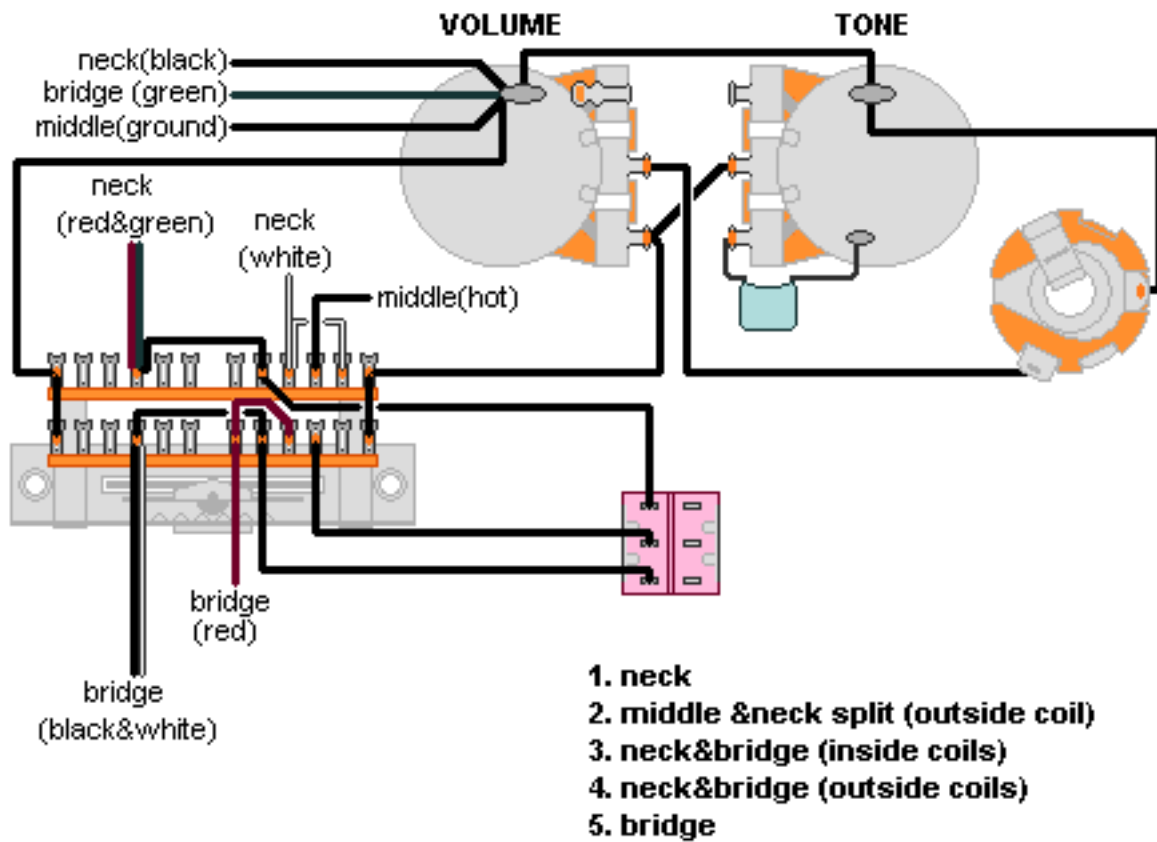

DiMarzio, Inc.

1388 Richmond Terrace, PO Box 100387, Staten Island, NY 10310, Tel(718)981-9286, Fax(718)720-5296

HUM, SINGLE, HUM WIRING

**Note: Tailpiece should be connected to common ground.
All grounds \perp must be connected.**