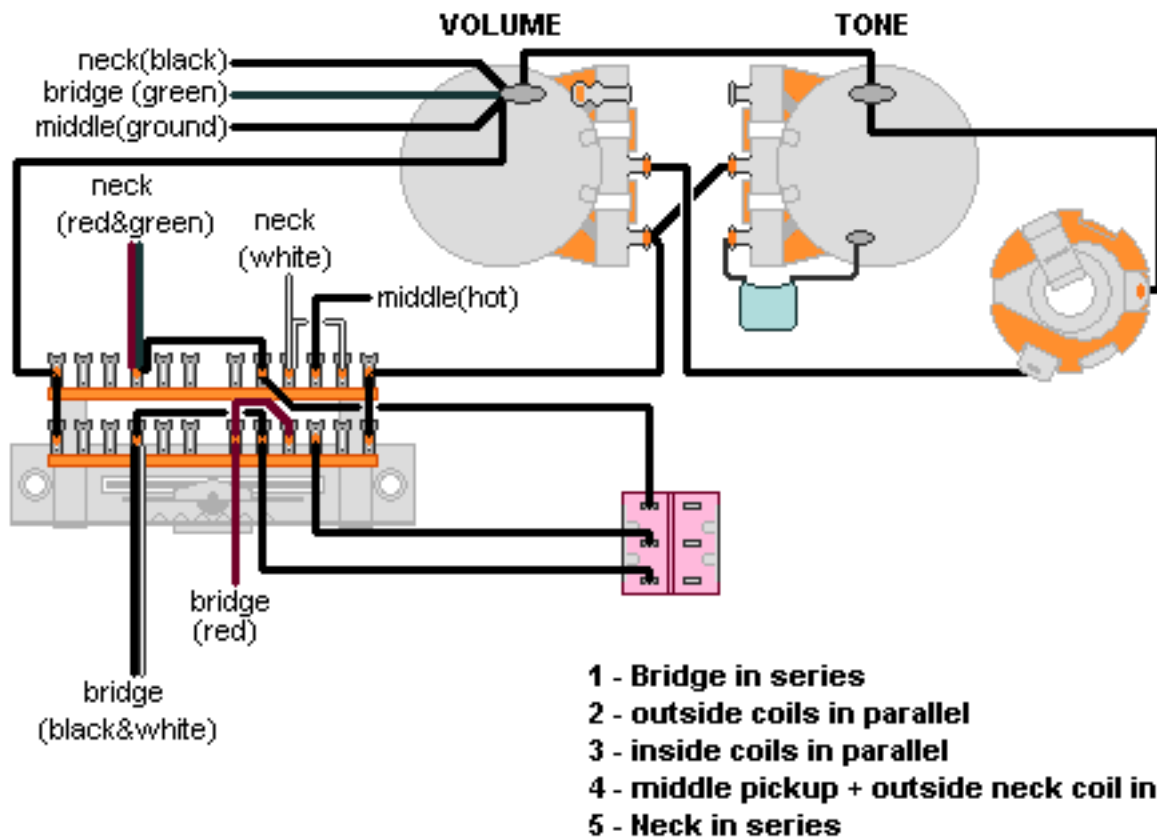

DiMarzio, Inc.

1388 Richmond Terrace, PO Box 100387, Staten Island, NY 10310, Tel(718)981-9286, Fax(718)720-5296

HUM, SINGLE, HUM WIRING

**Note: Tailpiece should be connected to common ground.
All grounds \perp must be connected.**