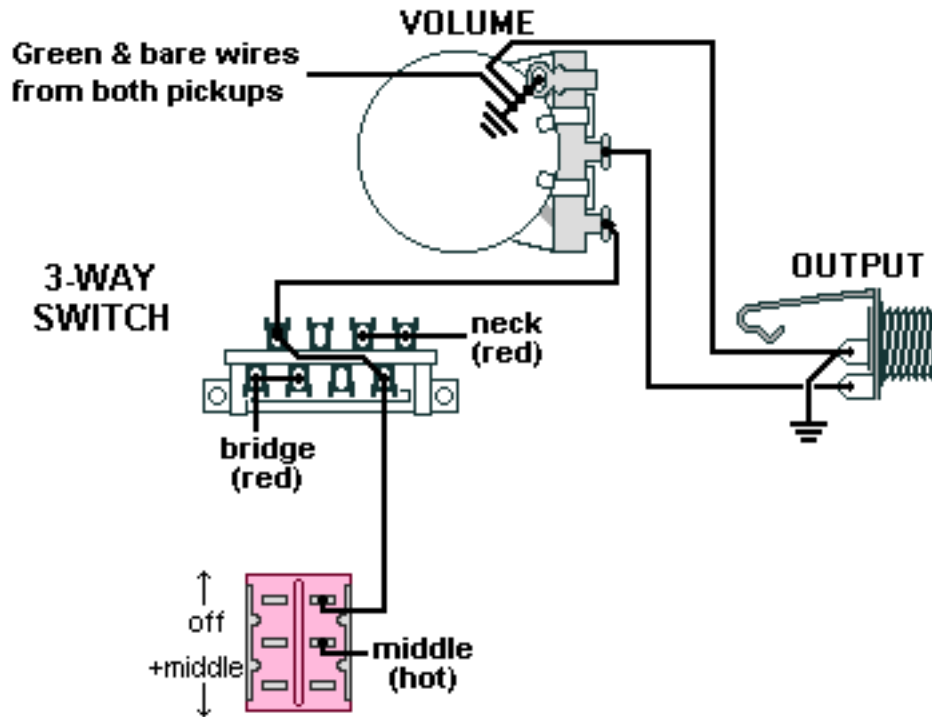

DiMarzio, Inc.

1388 Richmond Terrace, PO Box 100387, Staten Island, NY 10310, Tel(718)981-9286, Fax(718)720-5296

DPDT switches middle pickup on/off

1. neck
2. neck and bridge
3. bridge

**Note: Tailpiece should be connected to common ground.
All grounds \perp must be connected.**