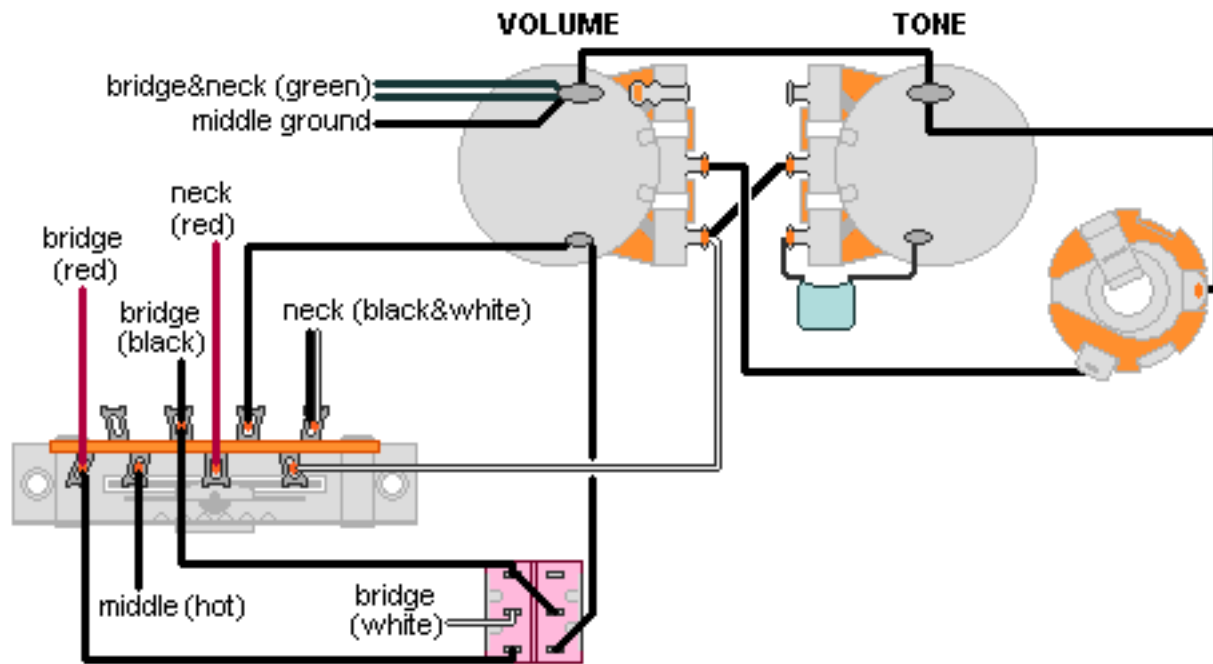

DiMarzio, Inc.

1388 Richmond Terrace, PO Box 100387, Staten Island, NY 10310, Tel(718)981-9286, Fax(718)720-5296

HUM., SINGLE, HUM. (split 2&4) (DPDT dual sound bridge)

**Note: Tailpiece should be connected to common ground.
All grounds \perp must be connected.**