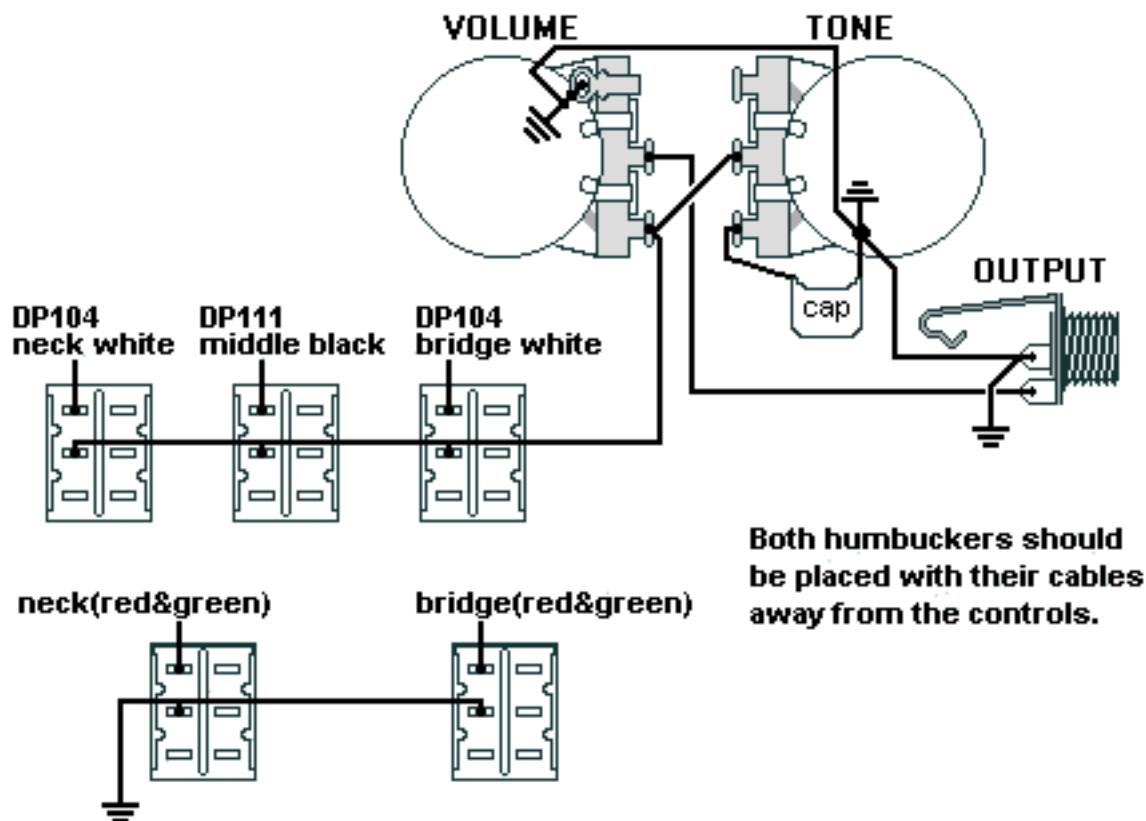

DiMarzio, Inc.

1388 Richmond Terrace, PO Box 100387, Staten Island, NY 10310, Tel(718)981-9286, Fax(718)720-5296

HUM,SINGLE,HUM, 3 DPDT WIRING

All other pickup wires not shown or mentioned go to ground.

Note: Tailpiece should be connected to common ground.

All grounds \perp must be connected.

Copyright (C) 2003 DiMarzio, Inc. All rights reserved