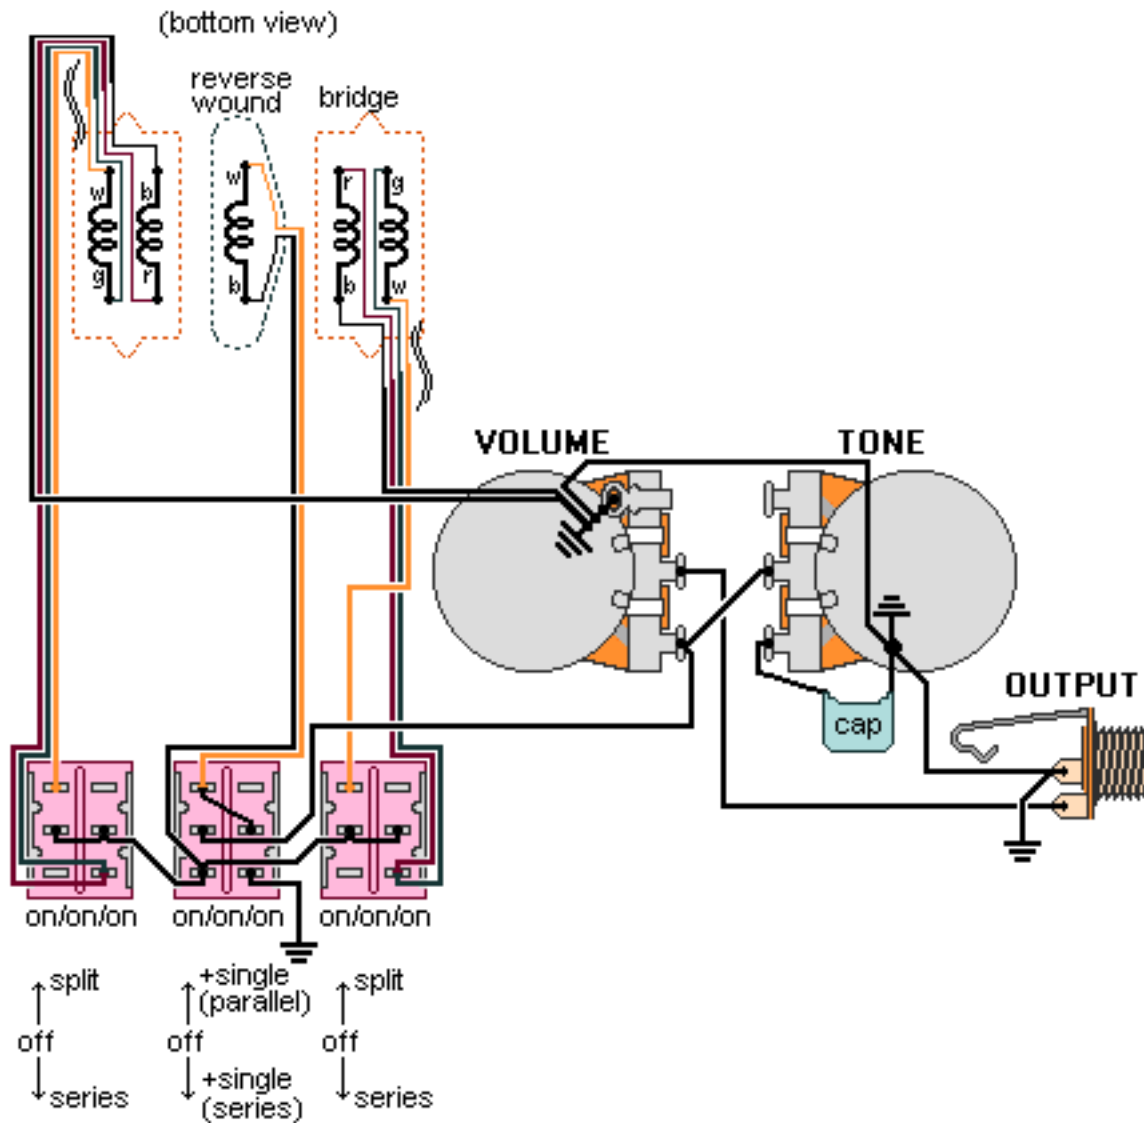

DiMarzio, Inc.

1388 Richmond Terrace, PO Box 100387, Staten Island, NY 10310, Tel(718)981-9286, Fax(718)720-5296

HUM, SINGLE, HUM, 3-on/on/on

**Note: Tailpiece should be connected to common ground.
All grounds \perp must be connected.**