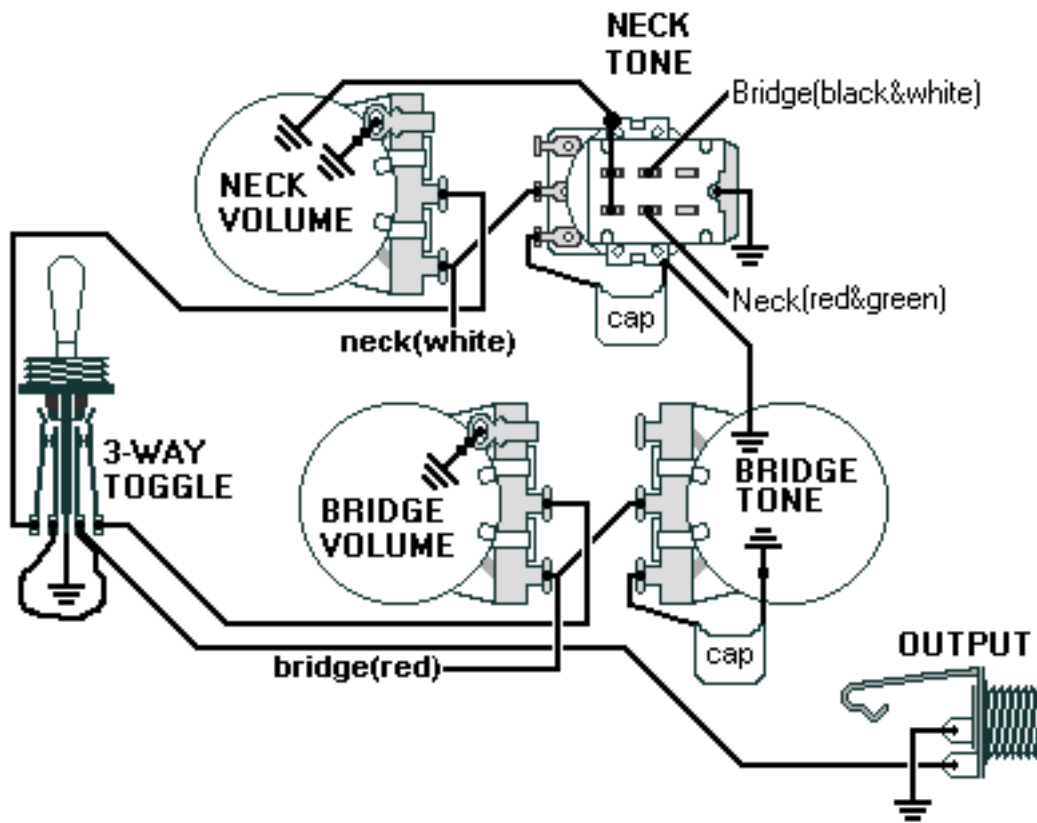

**DiMarzio, Inc.**

1388 Richmond Terrace, PO Box 100387, Staten Island, NY 10310, Tel(718)981-9286, Fax(718)720-5296

**2HUM., 1 PUSH/PULL NECK TONE  
(split both pickups)**

**All other pickup wires not shown or mentioned go to ground.**

**Note: Tailpiece should be connected to common ground.**

**All grounds  $\perp$  must be connected.**

Copyright (C) 2003 DiMarzio, Inc. All rights reserved