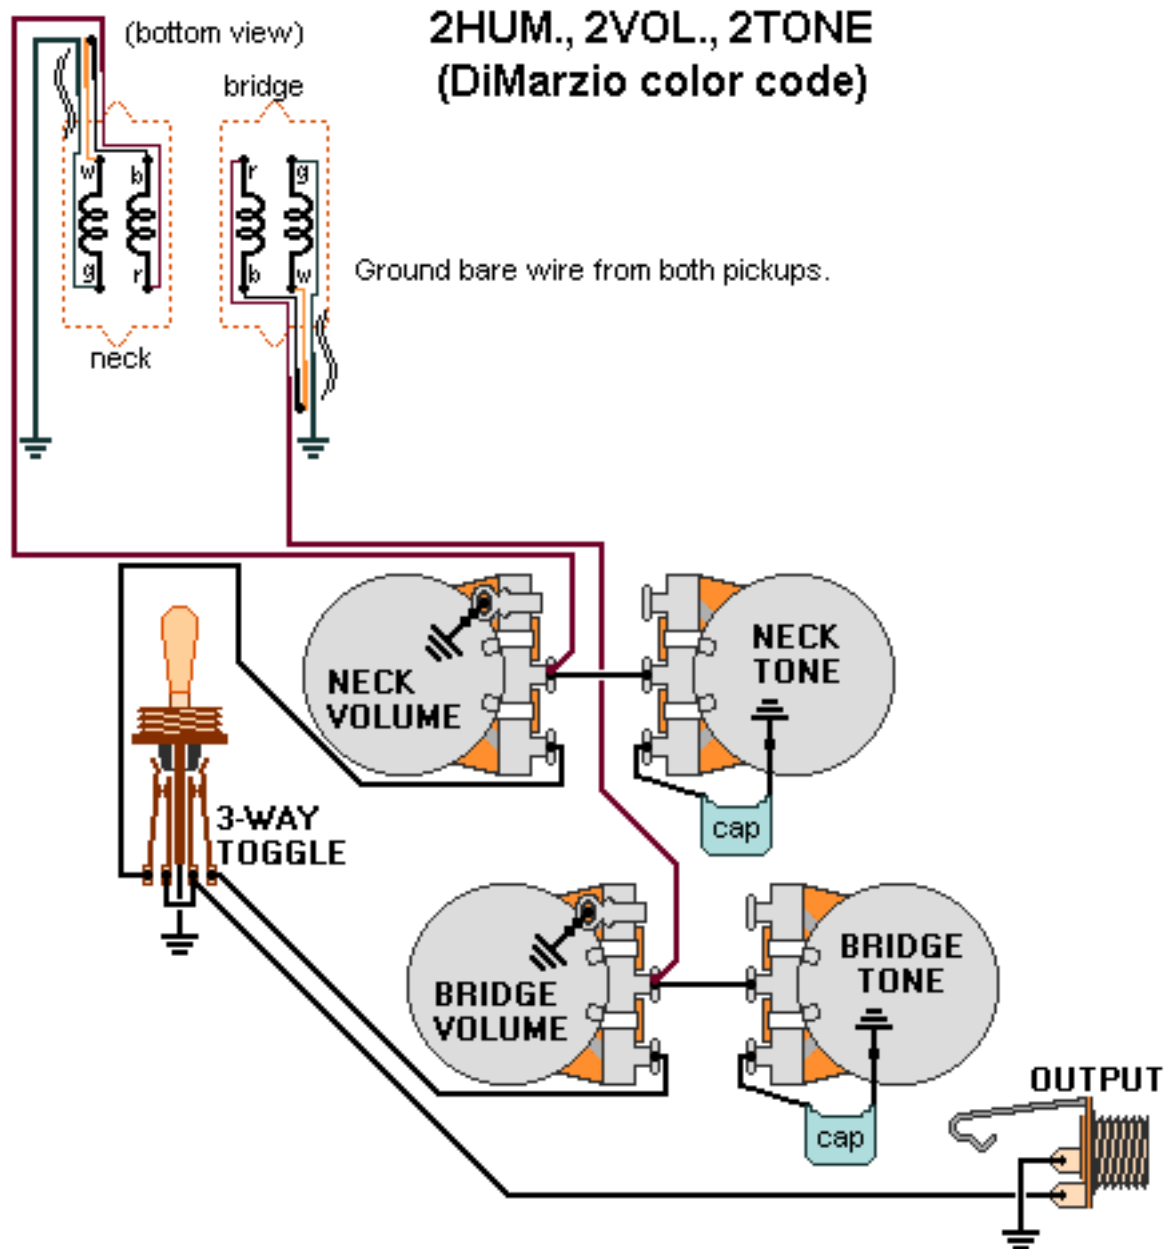

DiMarzio, Inc.

1388 Richmond Terrace, PO Box 100387, Staten Island, NY 10310, Tel(718)981-9286, Fax(718)720-5296

Note: Tailpiece should be connected to common ground.
All grounds \perp must be connected.