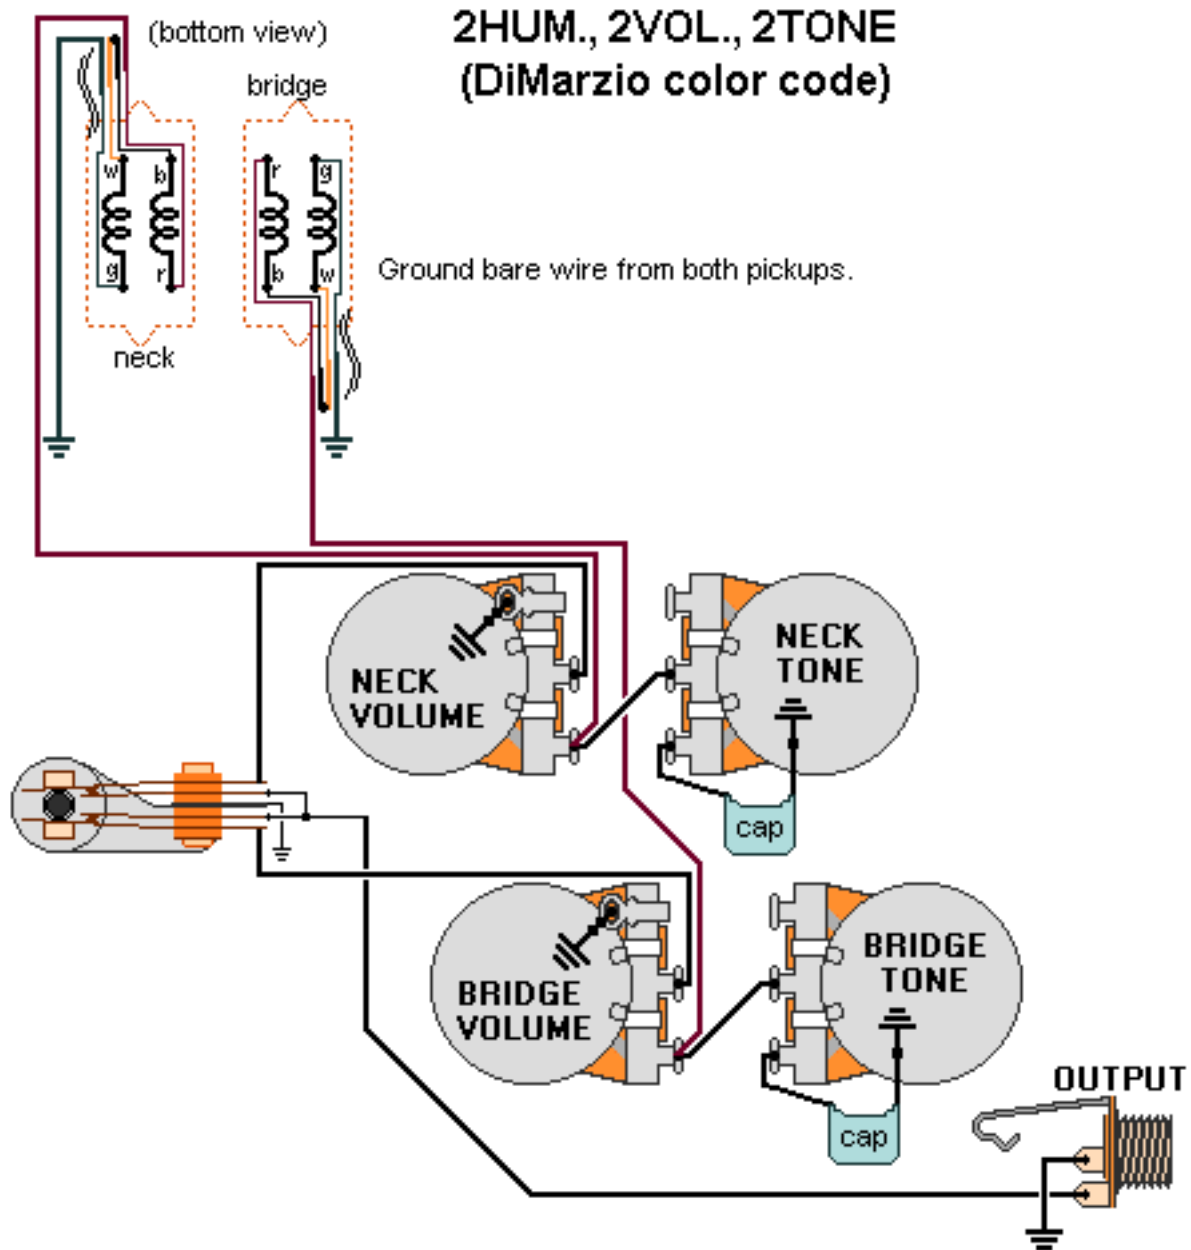

# DiMarzio, Inc.

1388 Richmond Terrace, PO Box 100387, Staten Island, NY 10310, Tel(718)981-9286, Fax(718)720-5296

**Note: Tailpiece should be connected to common ground.**  
**All grounds  $\perp$  must be connected.**