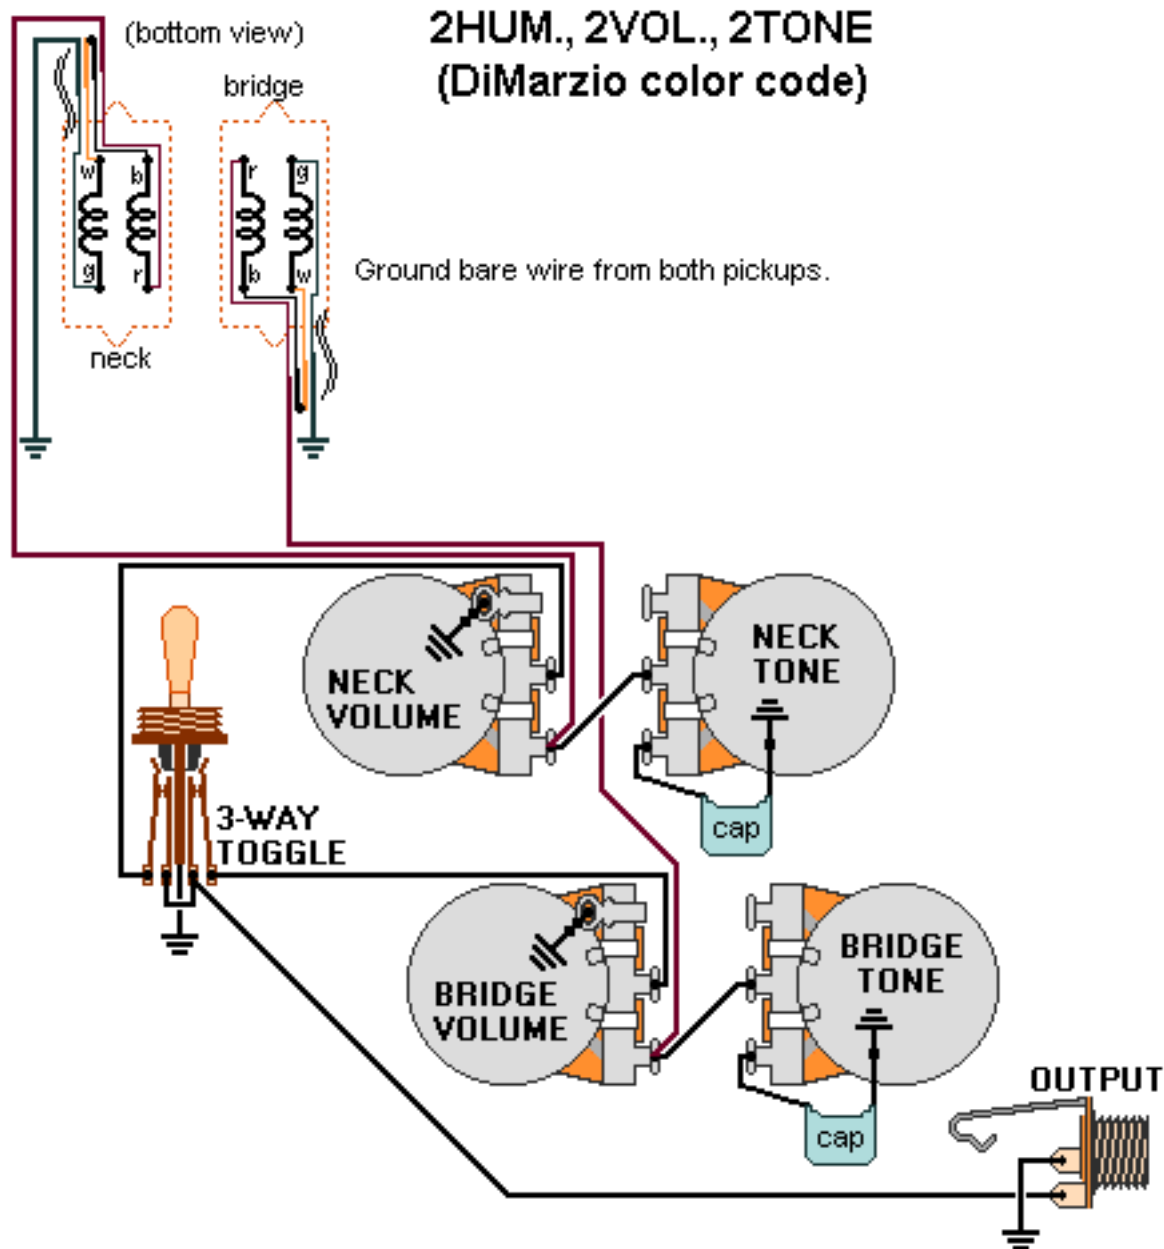

DiMarzio, Inc.

1388 Richmond Terrace, PO Box 100387, Staten Island, NY 10310, Tel(718)981-9286, Fax(718)720-5296

Note: Tailpiece should be connected to common ground.
All grounds \perp must be connected.