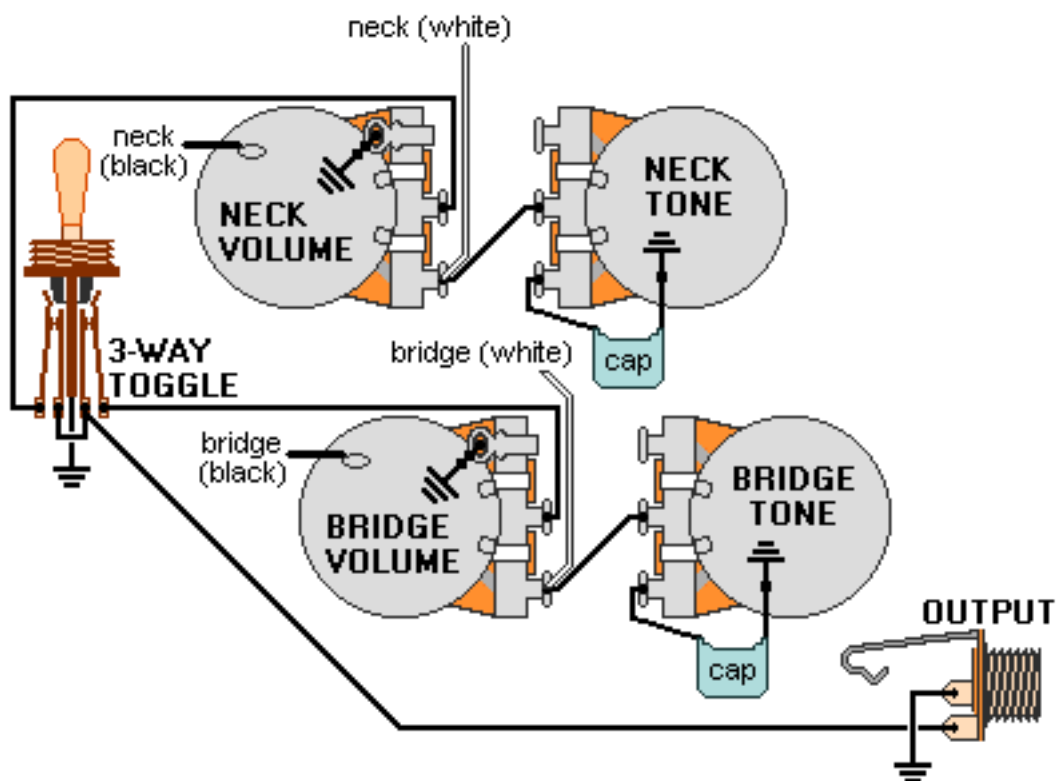

DiMarzio, Inc.

1388 Richmond Terrace, PO Box 100387, Staten Island, NY 10310, Tel(718)981-9286, Fax(718)720-5296

2HUM., 2VOL., 2TONE (DiMarzio 2 conductor)

**Note: Tailpiece should be connected to common ground.
All grounds \perp must be connected.**