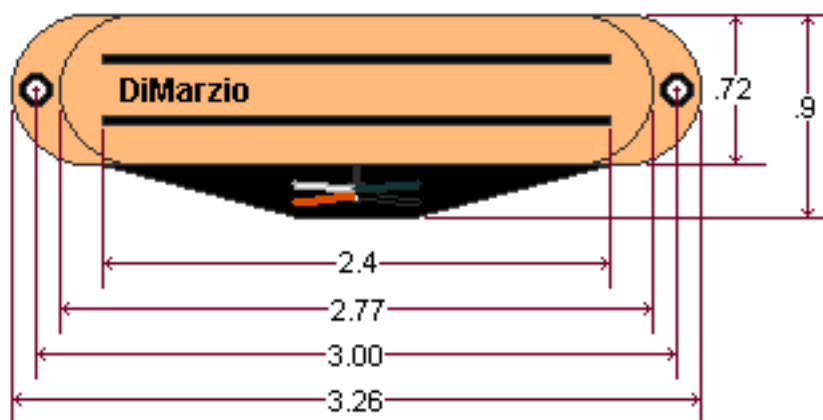

DiMarzio, Inc.

1388 Richmond Terrace, PO Box 100387, Staten Island, NY 10310, Tel(718)981-9286, Fax(718)720-5296

FAST TRACK DIMENSIONS

(dimensions given in inches)

WITH FLANGE

WITHOUT FLANGE