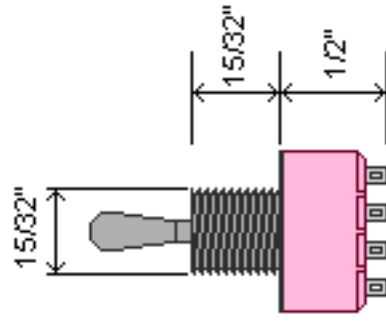

DiMarzio, Inc.

1388 Richmond Terrace, PO Box 100387, Staten Island, NY 10310, Tel(718)981-9286, Fax(718)720-5296

DIMARZIO EP1111 SWITCH DIMENSIONS

bottom view

All dimensions in inches

Copyright (C) 2003 DiMarzio, Inc. All rights reserved