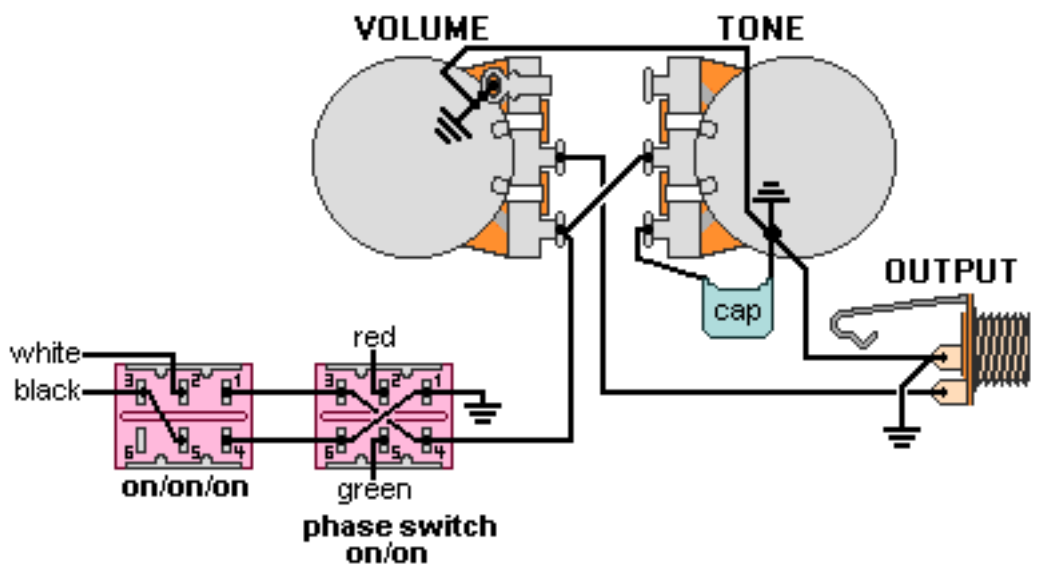

DiMarzio, Inc.

1388 Richmond Terrace, PO Box 100387, Staten Island, NY 10310, Tel(718)981-9286, Fax(718)720-5296

(Phase switch will change coils in single coil mode.)

on/on/on	phase switch
series	changes phase
single coil	changes coils
parallel	on/off

(Pickup will be in/out of phase with any other pickup in the guitar.)

on/on/on
series
single coil
parallel

(Phase switch makes the pickup out of phase with itself.)

phase switch	on/on/on
coils out of phase	series
changes phase of rd/bk coil	single coil
coils out of phase	parallel

Note: Tailpiece should be connected to common ground.
All grounds \perp must be connected.