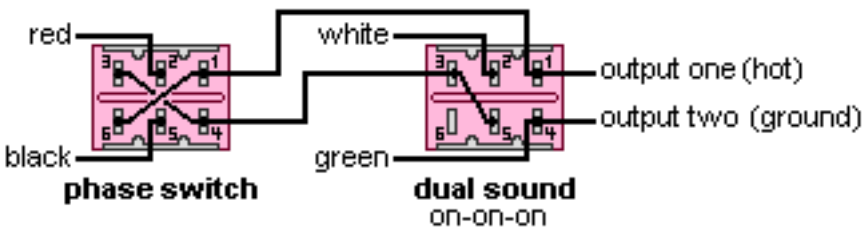

DiMarzio, Inc.

1388 Richmond Terrace, PO Box 100387, Staten Island, NY 10310, Tel(718)981-9286, Fax(718)720-5296

(Phase switch will change coils in single coil mode.)

on/on/on	phase switch
series	changes phase
single coil	changes coils
parallel	on/off

(Pickup will be in/out of phase with any other pickup in the guitar.)

on/on/on
series
single coil
parallel

(Phase switch makes the pickup out of phase with itself.)

phase switch	on/on/on
coils out of phase	series
changes phase of rd/bk coil	single coil
coils out of phase	parallel