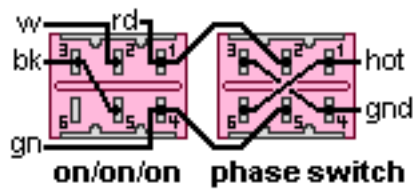

DiMarzio, Inc.

1388 Richmond Terrace, PO Box 100387, Staten Island, NY 10310, Tel(718)981-9286, Fax(718)720-5296

(Phase switch will change coils in single coil mode.)

on/on/on	phase switch
series	changes phase
single coil	changes coils
parallel	on/off

(Pickup will be in/out of phase with any other pickup in the guitar.)

on/on/on
series
single coil
parallel

(Phase switch makes the pickup out of phase with itself.)

phase switch	on/on/on
coils out of phase	series
changes phase of rd/bk coil	single coil
coils out of phase	parallel

Note: Tailpiece should be connected to common ground.
All grounds \perp must be connected.