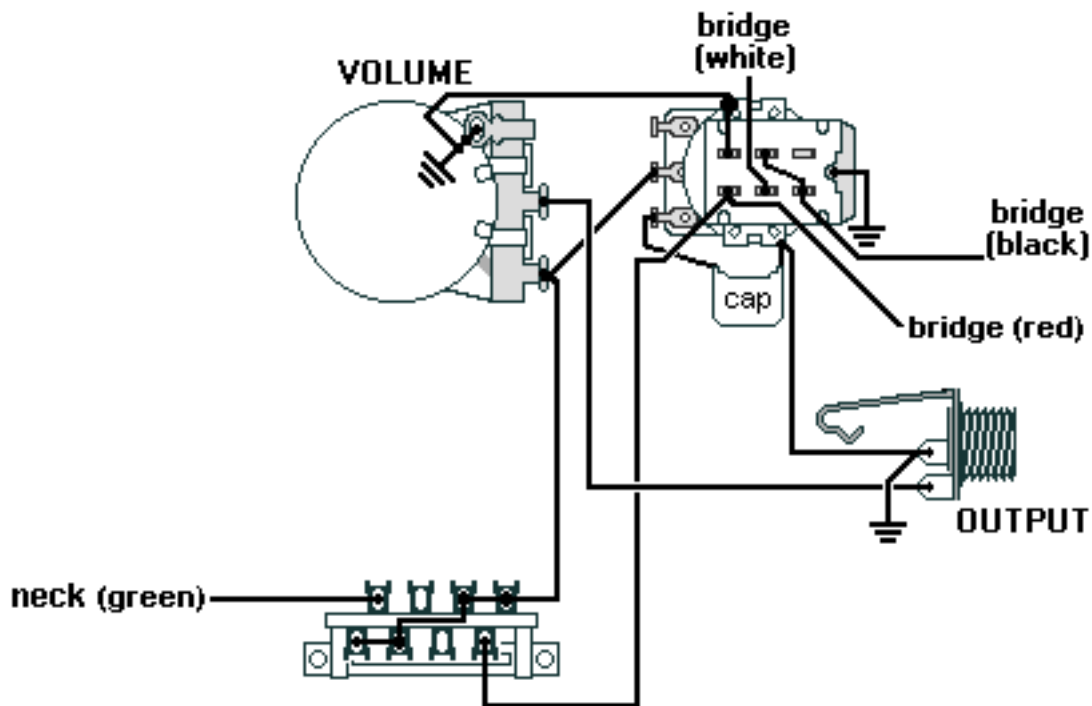

DiMarzio, Inc.

1388 Richmond Terrace, PO Box 100387, Staten Island, NY 10310, Tel(718)981-9286, Fax(718)720-5296

Area T neck, humbucker bridge

push/pull series/parallel bridge pickup

Ground green & bare wires from bridge pickup and red & gray wires from neck pickup

**Note: Tailpiece must be connected to common ground.
All grounds \perp must be connected.**

Copyright (C) 2003 DiMarzio, Inc. All rights reserved