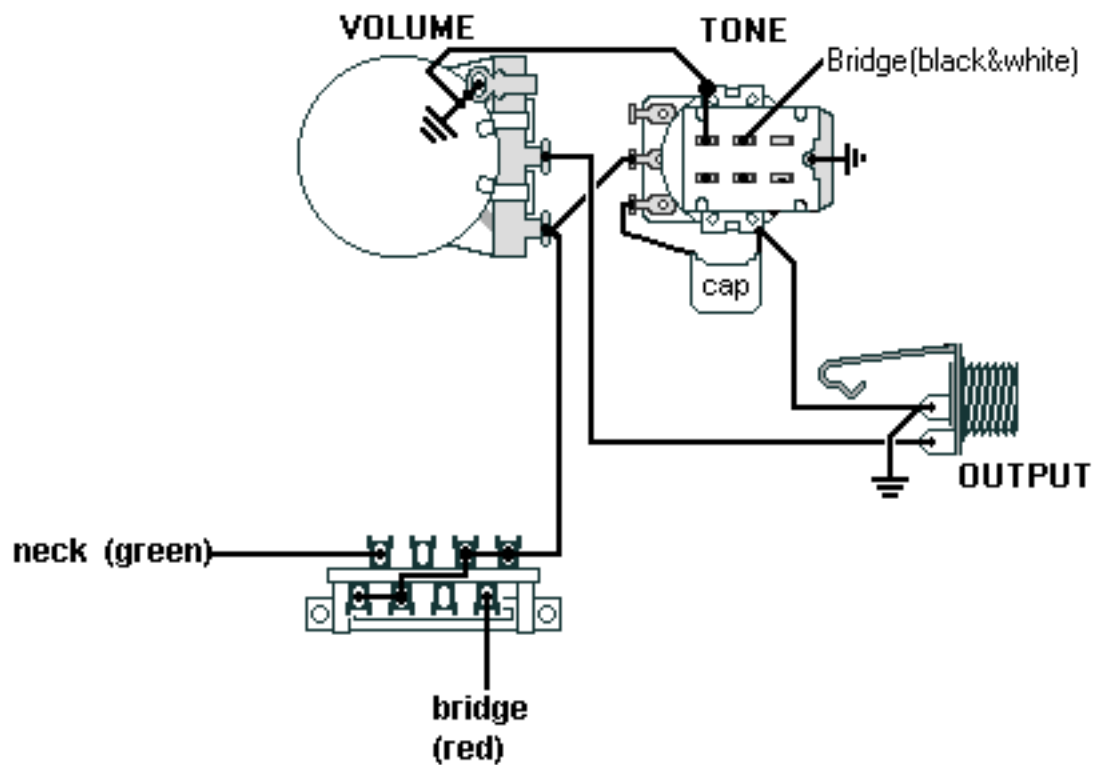

DiMarzio, Inc.

1388 Richmond Terrace, PO Box 100387, Staten Island, NY 10310, Tel(718)981-9286, Fax(718)720-5296

Area neck, Chopper bridge

Push/pull splits bridge pickup

Ground green and bare wires from bridge pickup and red wire from neck pickup.

**Note: Tailpiece must be connected to common ground.
All grounds \perp must be connected.**

Copyright (C) 2003 DiMarzio, Inc. All rights reserved