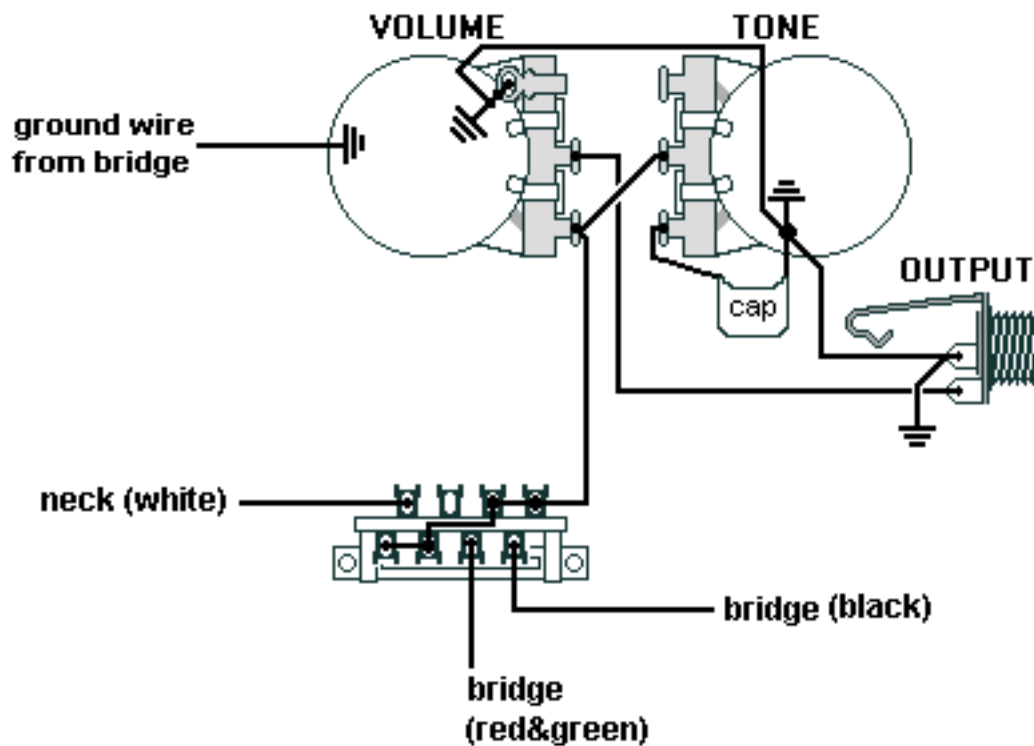

DiMarzio, Inc.

1388 Richmond Terrace, PO Box 100387, Staten Island, NY 10310, Tel(718)981-9286, Fax(718)720-5296

True Velvet neck, Tone Zone bridge

Split bridge pickup in middle position

Ground black from neck pickup and white & bare wires from bridge pickup.

**Note: Tailpiece must be connected to common ground.
All grounds \perp must be connected.**

Copyright (C) 2003 DiMarzio, Inc. All rights reserved