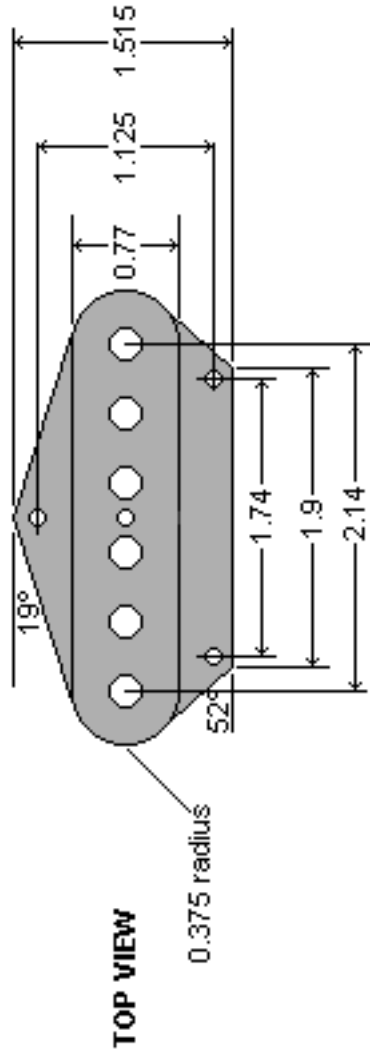

DiMarzio, Inc.

1388 Richmond Terrace, PO Box 100387, Staten Island, NY 10310, Tel(718)981-9286, Fax(718)720-5296

TWANG KING BRIDGE DIMENSIONS

(DRAWING NOT TO SCALE)

(dimensions given in inches)

Copyright (C) 2003 DiMarzio, Inc. All rights reserved