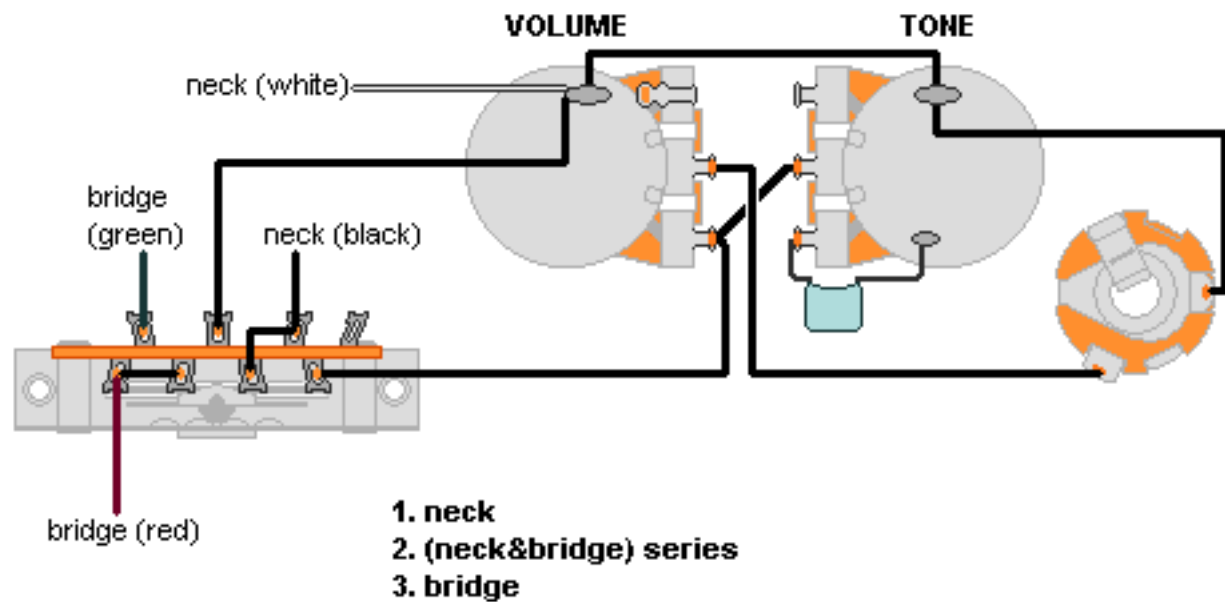

DiMarzio, Inc.

1388 Richmond Terrace, PO Box 100387, Staten Island, NY 10310, Tel(718)981-9286, Fax(718)720-5296

AREA T BRIDGE, TWANG KING NECK, 3-WAY (SERIES CENTER)

Bridge pickup-solder the black & white wires together and tape up the connection.

**Note: Tailpiece should be connected to common ground.
All grounds \perp must be connected.**

Copyright (C) 2010 DiMarzio, Inc. All rights reserved