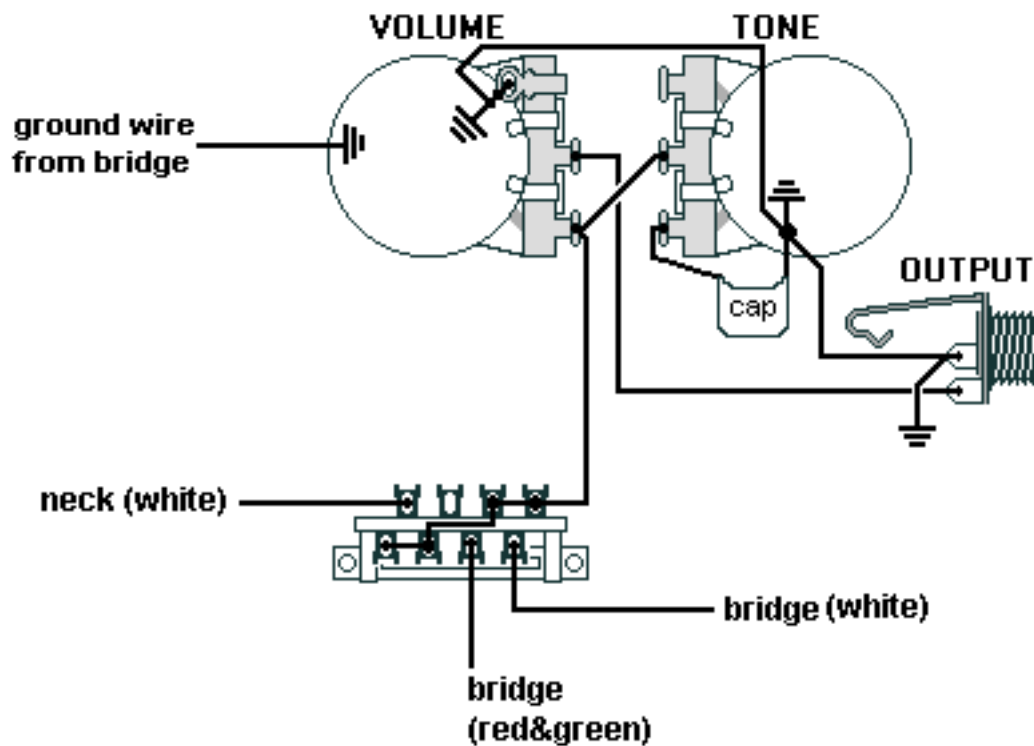

**DiMarzio, Inc.**

1388 Richmond Terrace, PO Box 100387, Staten Island, NY 10310, Tel(718)981-9286, Fax(718)720-5296

**Twang King neck pickup, Fast Track-style T bridge pickup  
Split bridge pickup in middle position**

**Ground black & gray from neck pickup and black & bare wires from bridge pickup.**

**Note: Tailpiece must be connected to common ground.  
All grounds  $\perp$  must be connected.**

Copyright (C) 2003 DiMarzio, Inc. All rights reserved