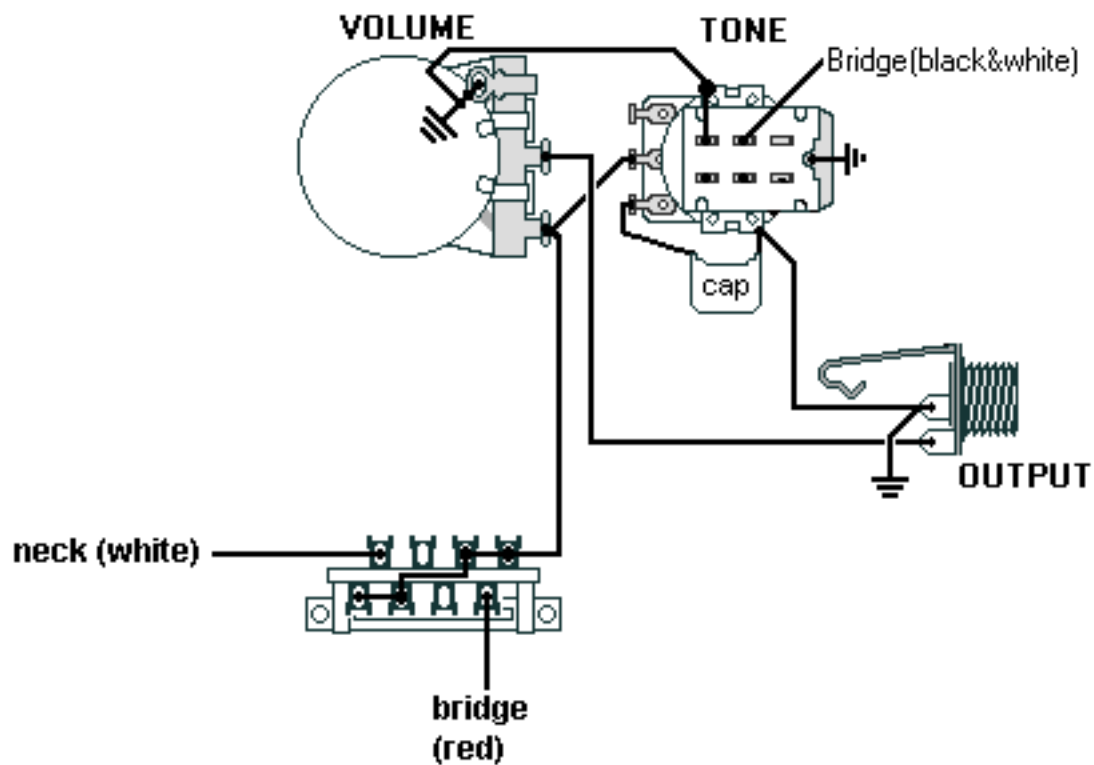

### Twang King neck pickup, Fast Track-style T bridge pickup

**Ground green and bare wires from bridge pickup and black and gray wires from neck pickup.**

**Note: Tailpiece must be connected to common ground.  
All grounds  $\perp$  must be connected.**